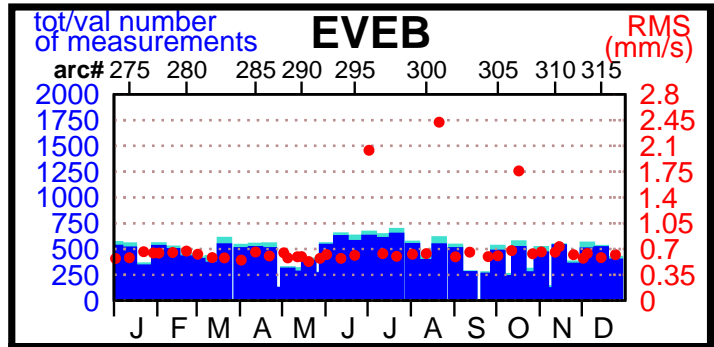

1999 - POE statistics

SPOT2

SPOT4

TOPEX