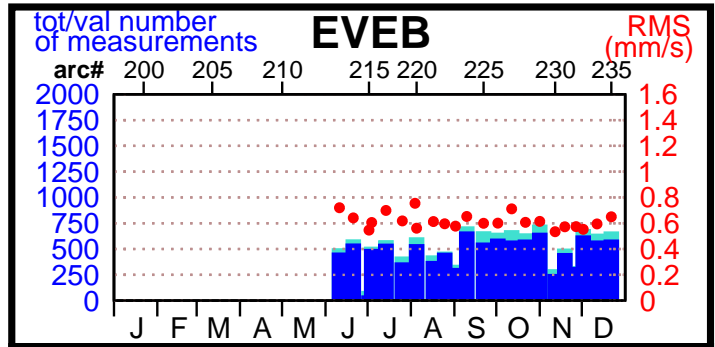

1997 - POE statistics

SPOT2

TOPEX