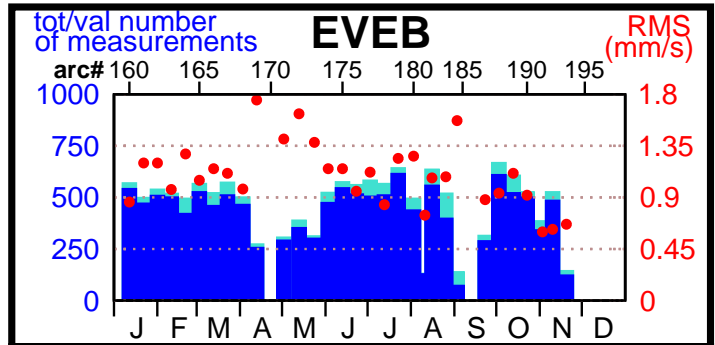

1996 - POE statistics

SPOT2

TOPEX