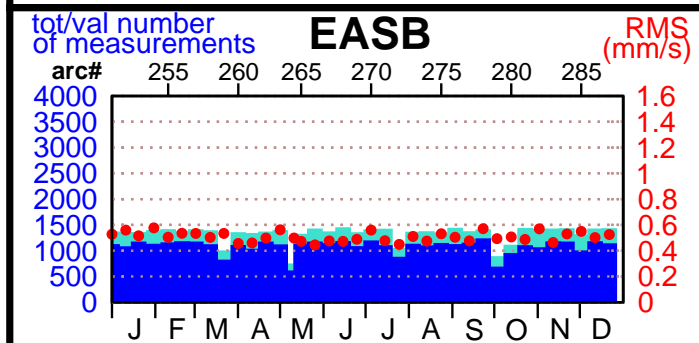

2004 - POE statistics

SPOT2

SPOT4

SPOT5

TOPEX

JASON1

ENVISAT