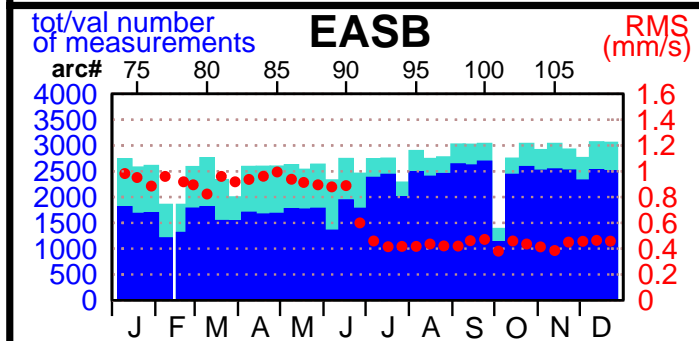

2004 - POE statistics

SPOT2

SPOT4

SPOT5

TOPEX

JASON1

ENVISAT