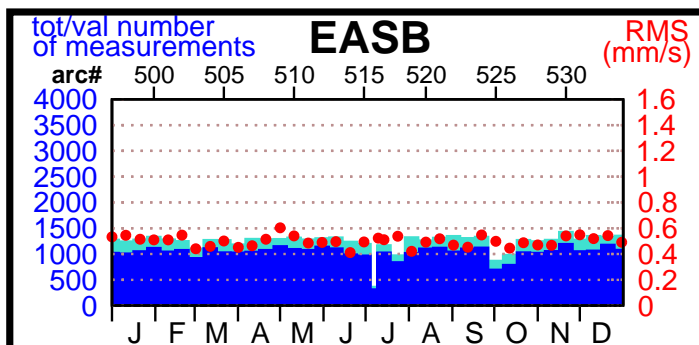

2004 - POE statistics

SPOT2

SPOT4

SPOT5

TOPEX

JASON1

ENVISAT