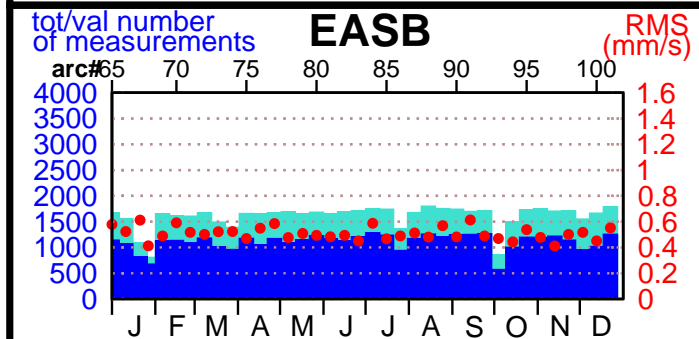

2004 - POE statistics

SPOT2

SPOT4

SPOT5

TOPEX

JASON1

ENVISAT