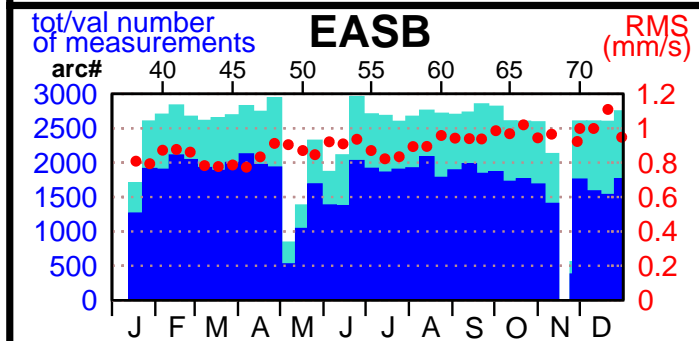

2003 - POE statistics

SPOT2

SPOT4

SPOT5

TOPEX

JASON1

ENVISAT