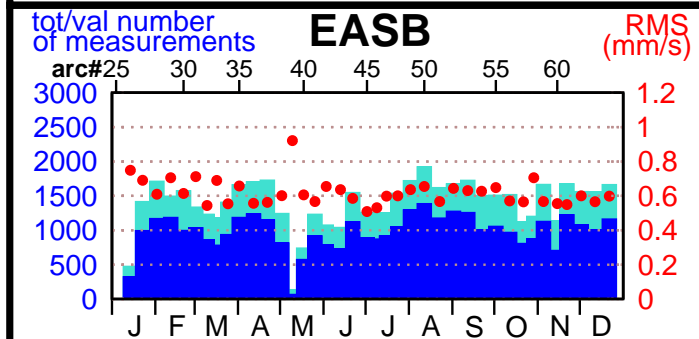

2003 - POE statistics

SPOT2

SPOT4

SPOT5

TOPEX

JASON1

ENVISAT