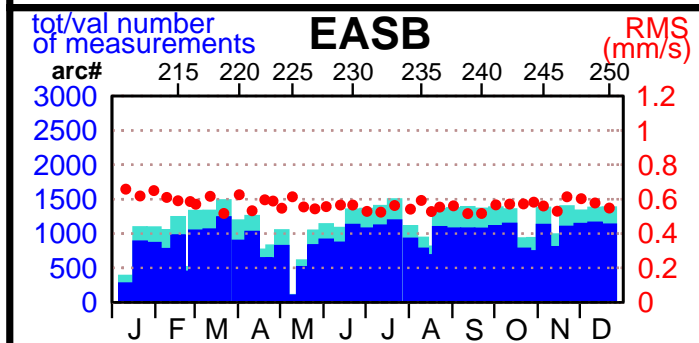

2003 - POE statistics

SPOT2

SPOT4

SPOT5

TOPEX

JASON1

ENVISAT