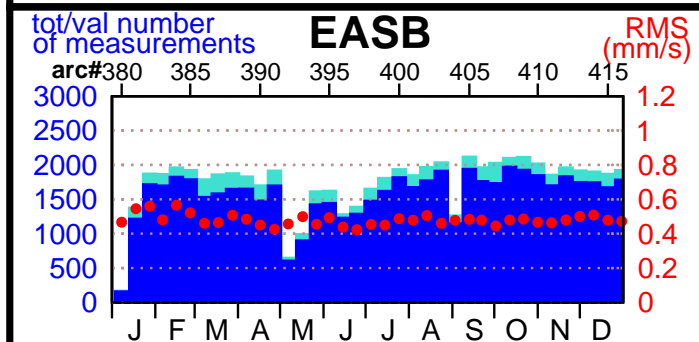

2003 - POE statistics

SPOT2

SPOT4

SPOT5

TOPEX

JASON1

ENVISAT