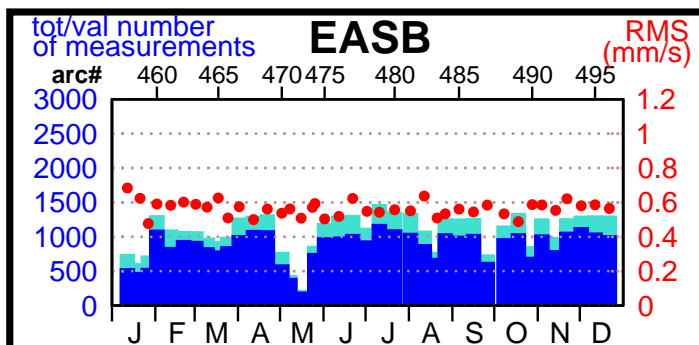

2003 - POE statistics

SPOT2

SPOT4

SPOT5

TOPEX

JASON1

ENVISAT