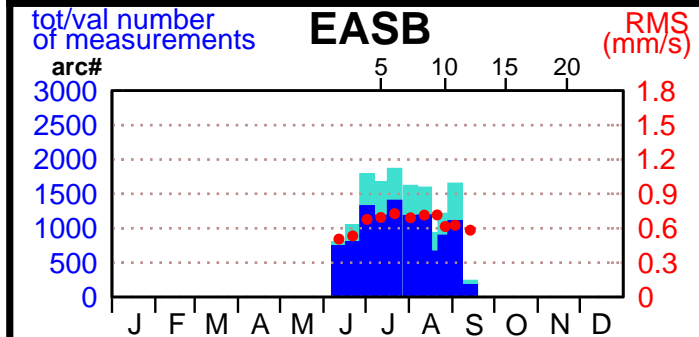

2002 - POE statistics

SPOT2

SPOT4

SPOT5

TOPEX

JASON1

ENVISAT