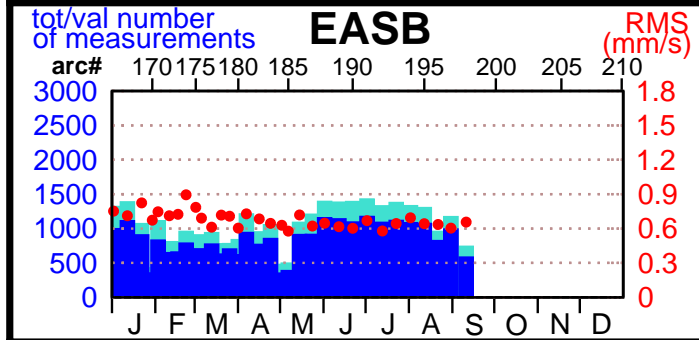

2002 - POE statistics

SPOT2

SPOT4

SPOT5

TOPEX

JASON1

ENVISAT