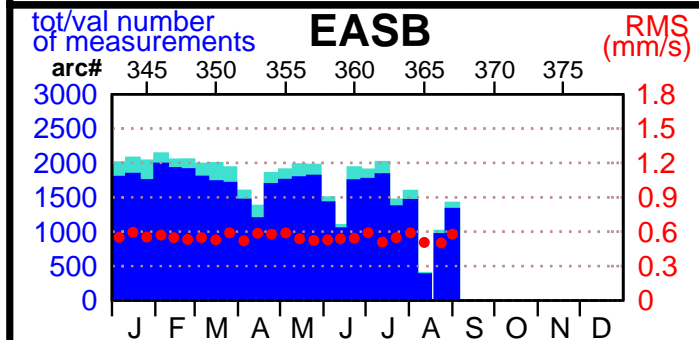

2002 - POE statistics

SPOT2

SPOT4

SPOT5

TOPEX

JASON1

ENVISAT