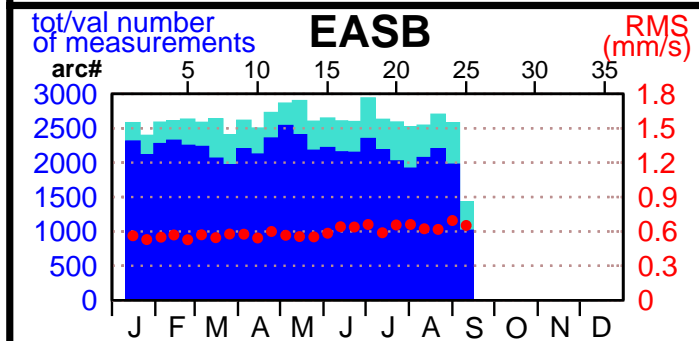

2002 - POE statistics

SPOT2

SPOT4

SPOT5

TOPEX

JASON1

ENVISAT