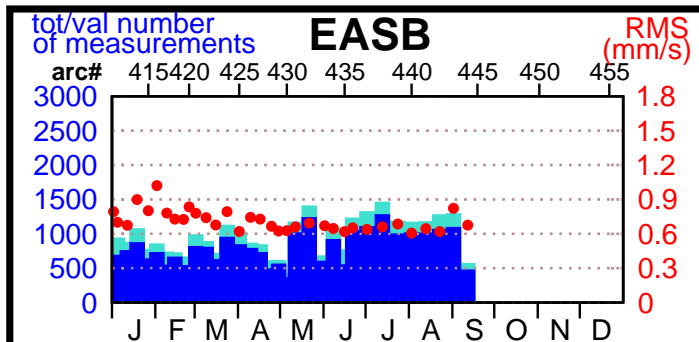

2002 - POE statistics

SPOT2

SPOT4

SPOT5

TOPEX

JASON1

ENVISAT