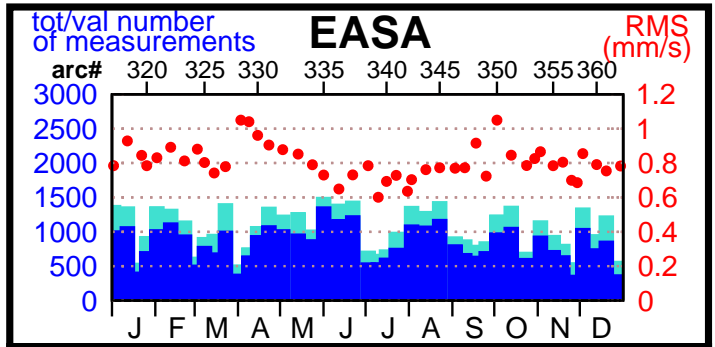

2000 - POE statistics

SPOT2

SPOT4

TOPEX