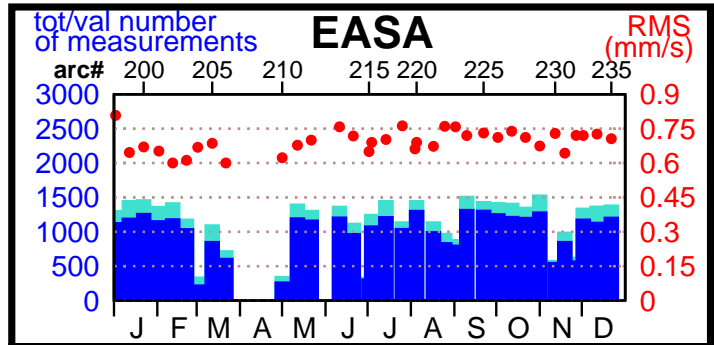

1997 - POE statistics

SPOT2

TOPEX