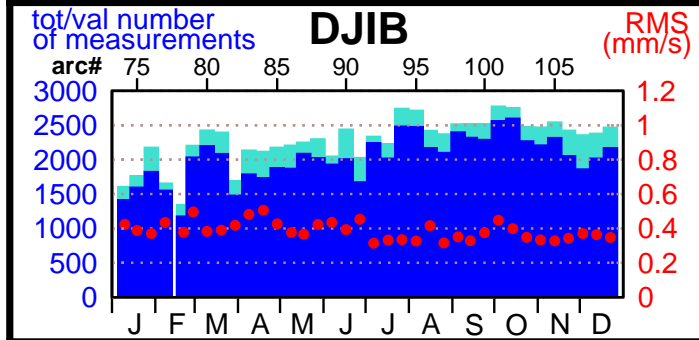

2004 - POE statistics

SPOT2

SPOT4

SPOT5

TOPEX

JASON1

ENVISAT