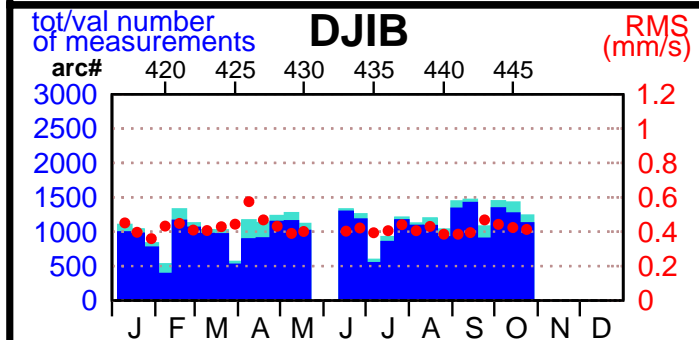

2004 - POE statistics

SPOT2

SPOT4

SPOT5

TOPEX

JASON1

ENVISAT