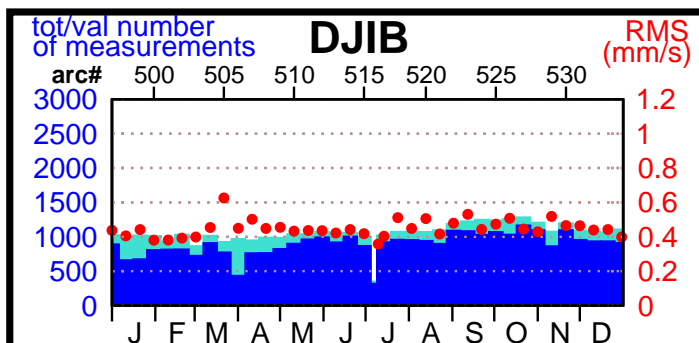

2004 - POE statistics

SPOT2

SPOT4

SPOT5

TOPEX

JASON1

ENVISAT