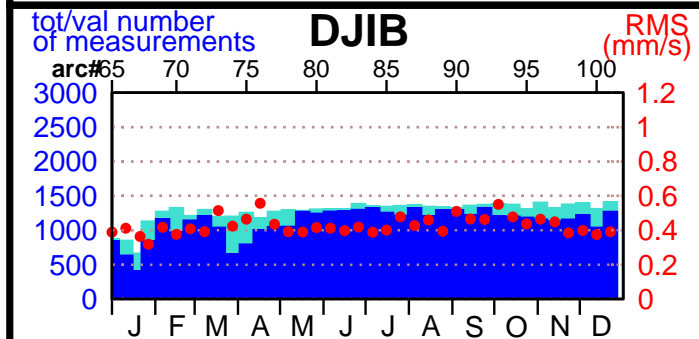

2004 - POE statistics

SPOT2

SPOT4

SPOT5

TOPEX

JASON1

ENVISAT