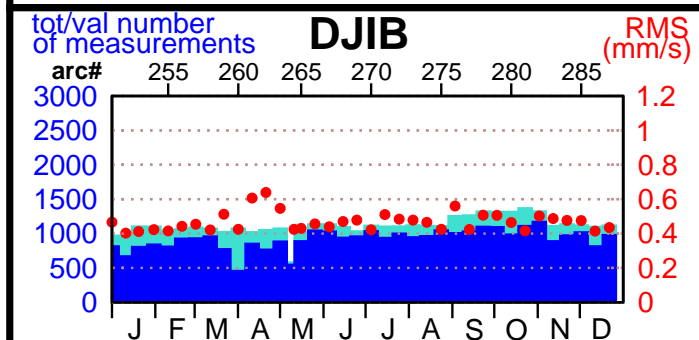

2004 - POE statistics

SPOT2

SPOT4

SPOT5

TOPEX

JASON1

ENVISAT