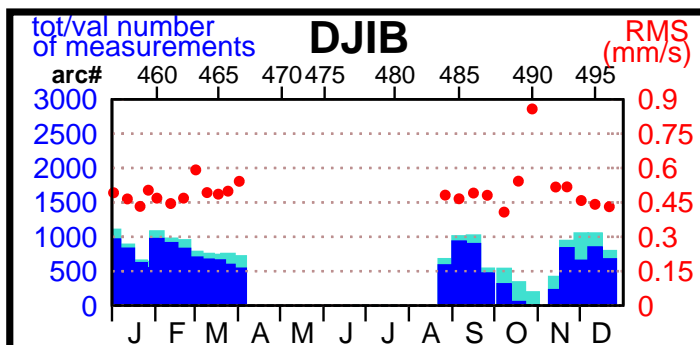

2003 - POE statistics

SPOT2

SPOT4

SPOT5

TOPEX

JASON1

ENVISAT