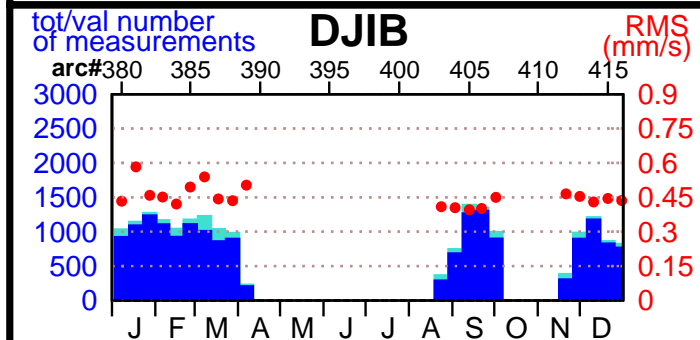

2003 - POE statistics

SPOT2

SPOT4

SPOT5

TOPEX

JASON1

ENVISAT