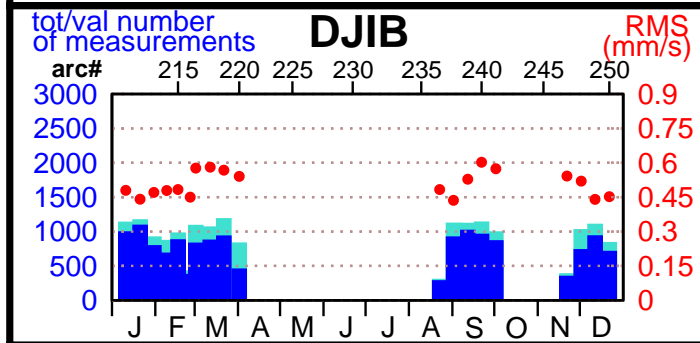

2003 - POE statistics

SPOT2

SPOT4

SPOT5

TOPEX

JASON1

ENVISAT