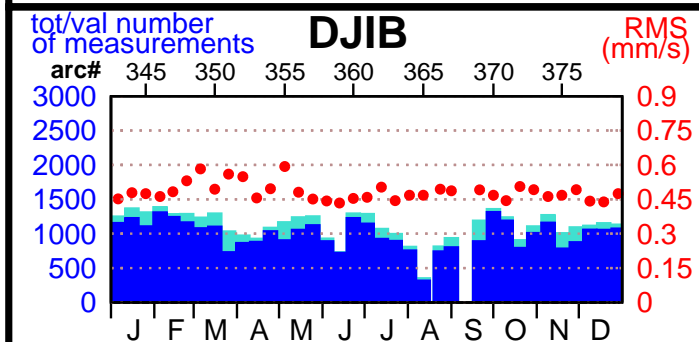

2002 - POE statistics

SPOT2

SPOT4

SPOT5

TOPEX

JASON1

ENVISAT