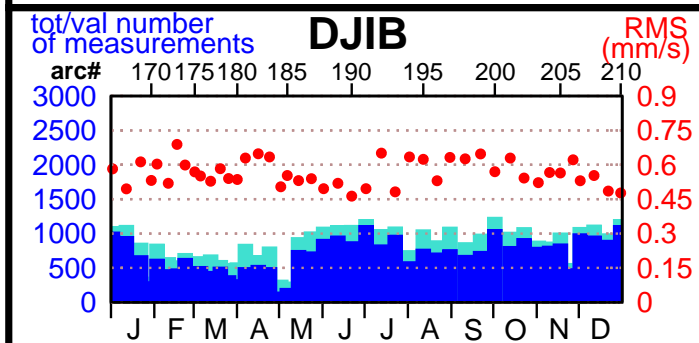

2002 - POE statistics

SPOT2

SPOT4

SPOT5

TOPEX

JASON1

ENVISAT