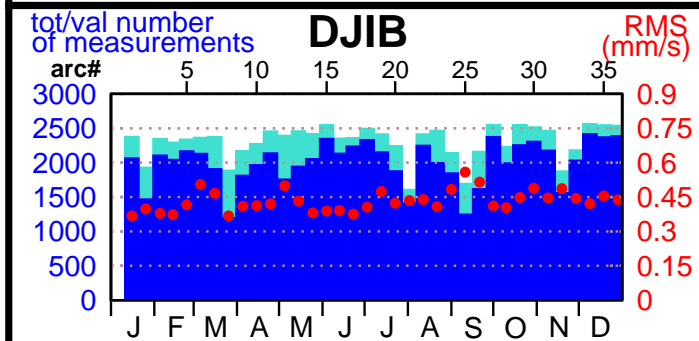

2002 - POE statistics

SPOT2

SPOT4

SPOT5

TOPEX

JASON1

ENVISAT