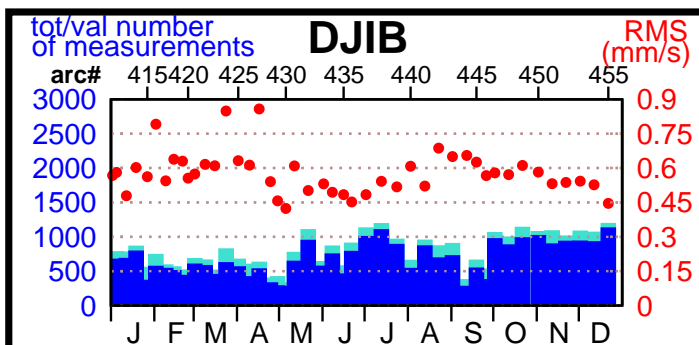

2002 - POE statistics

SPOT2

SPOT4

SPOT5

TOPEX

JASON1

ENVISAT