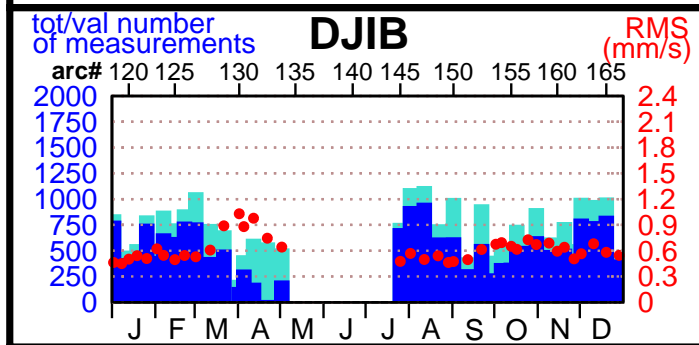

2001 - POE statistics

SPOT2

SPOT4

TOPEX