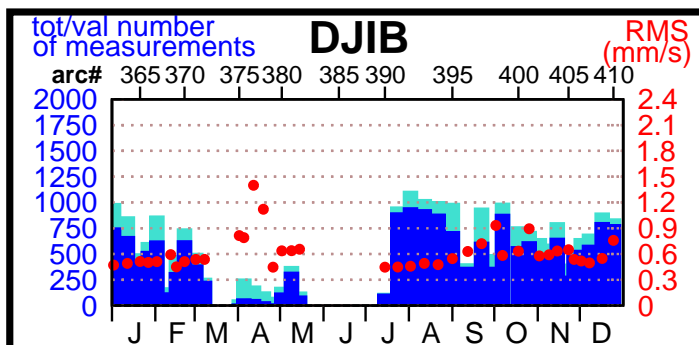

2001 - POE statistics

SPOT2

SPOT4

TOPEX