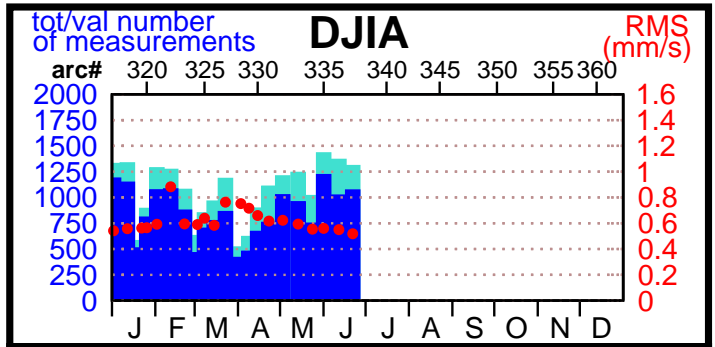

2000 - POE statistics

SPOT2

SPOT4

TOPEX