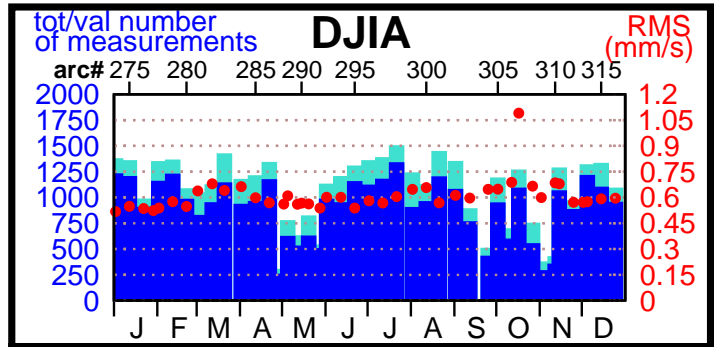

1999 - POE statistics

SPOT2

SPOT4

TOPEX