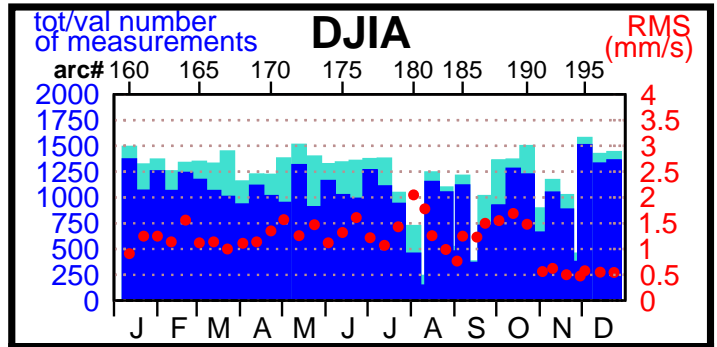

1996 - POE statistics

SPOT2

TOPEX