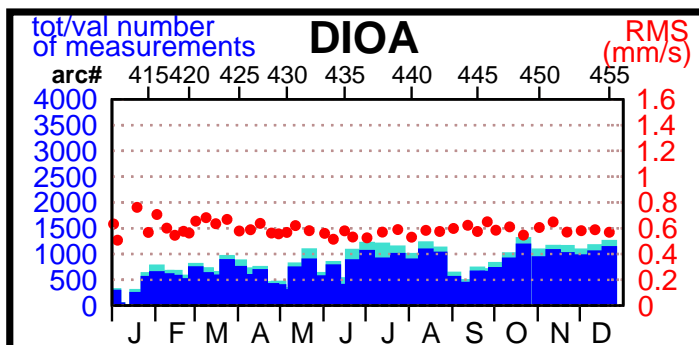

2002 - POE statistics

SPOT2

SPOT4

SPOT5

TOPEX

JASON1

ENVISAT