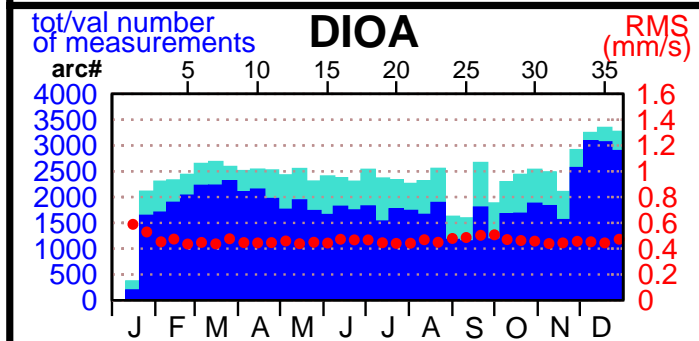

2002 - POE statistics

SPOT2

SPOT4

SPOT5

TOPEX

JASON1

ENVISAT