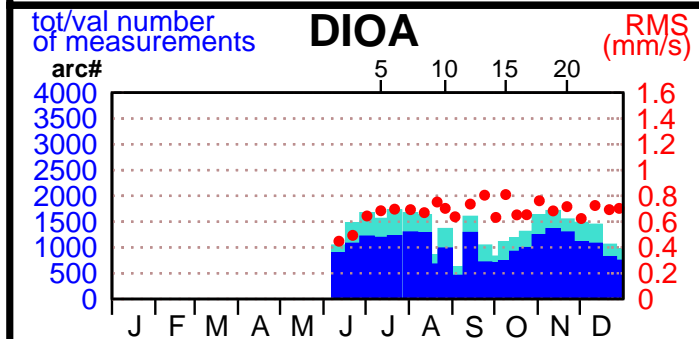

2002 - POE statistics

SPOT2

SPOT4

SPOT5

TOPEX

JASON1

ENVISAT