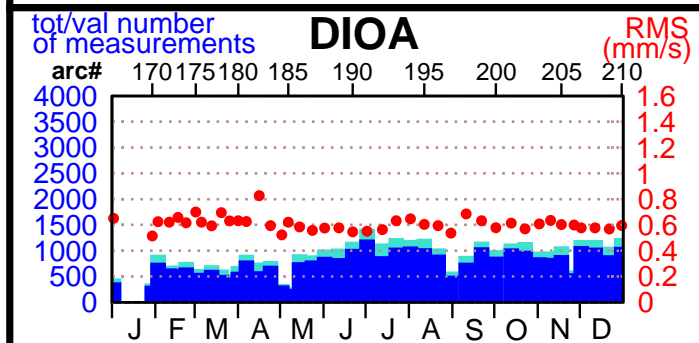

2002 - POE statistics

SPOT2

SPOT4

SPOT5

TOPEX

JASON1

ENVISAT