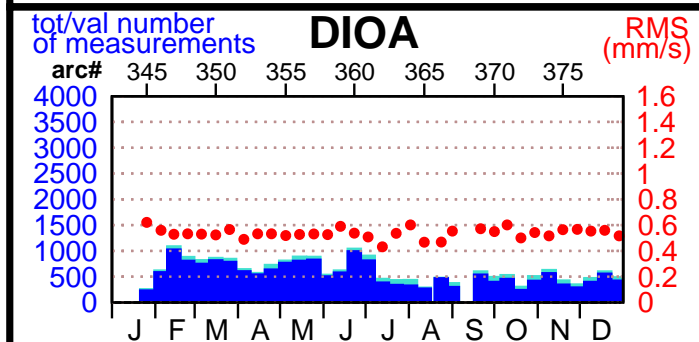

2002 - POE statistics

SPOT2

SPOT4

SPOT5

TOPEX

JASON1

ENVISAT