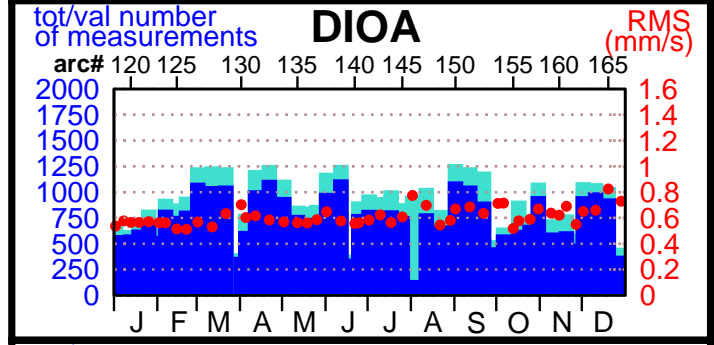

2001 - POE statistics

SPOT2

SPOT4

TOPEX