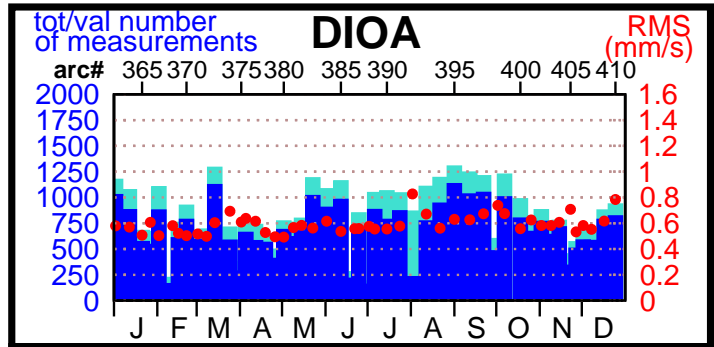

2001 - POE statistics

SPOT2

SPOT4

TOPEX