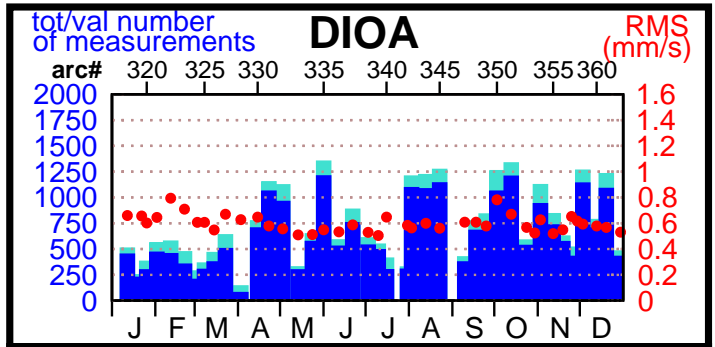

2000 - POE statistics

SPOT2

SPOT4

TOPEX