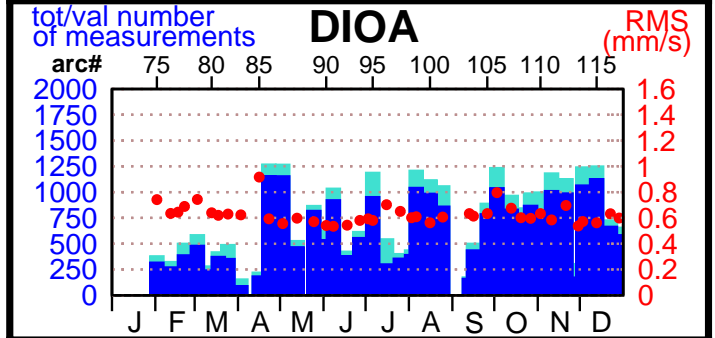

2000 - POE statistics

SPOT2

SPOT4

TOPEX