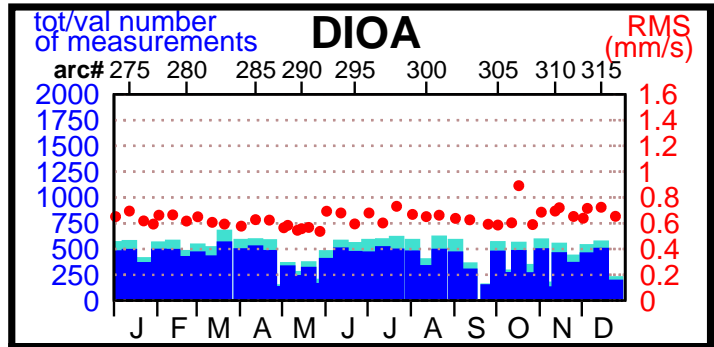

1999 - POE statistics

SPOT2

SPOT4

TOPEX