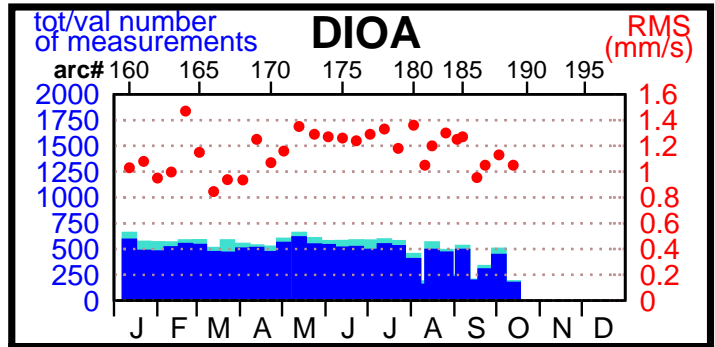

1996 - POE statistics

SPOT2

TOPEX