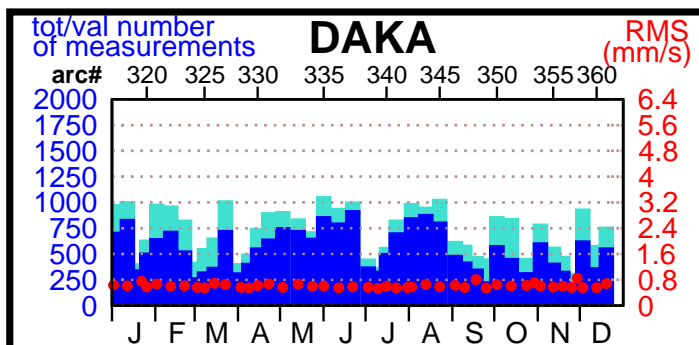

2000 - POE statistics

SPOT2

SPOT4

TOPEX