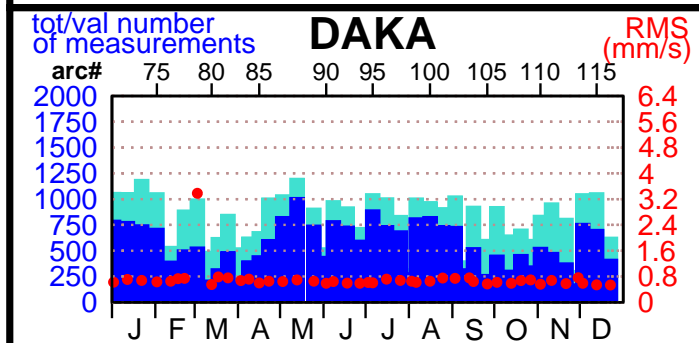

2000 - POE statistics

SPOT2

SPOT4

TOPEX