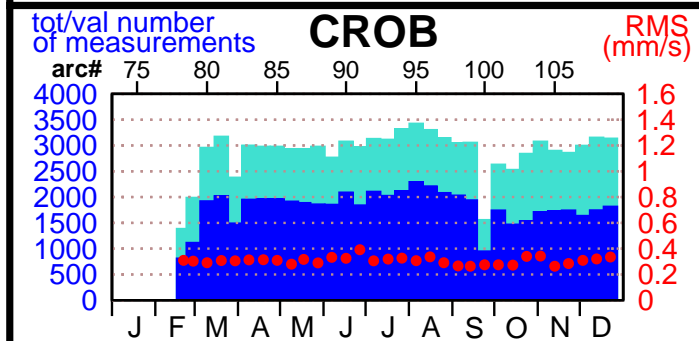

2004 - POE statistics

SPOT2

SPOT4

SPOT5

TOPEX

JASON1

ENVISAT