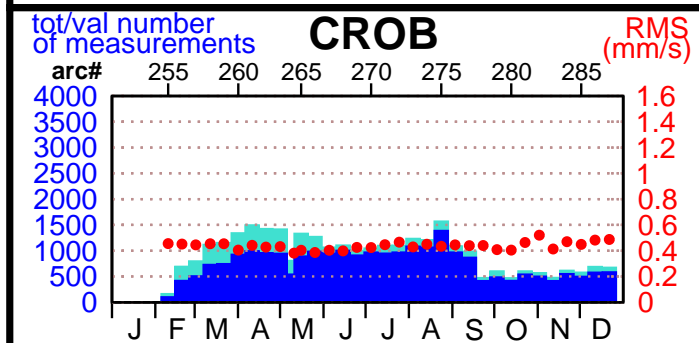

2004 - POE statistics

SPOT2

SPOT4

SPOT5

TOPEX

JASON1

ENVISAT