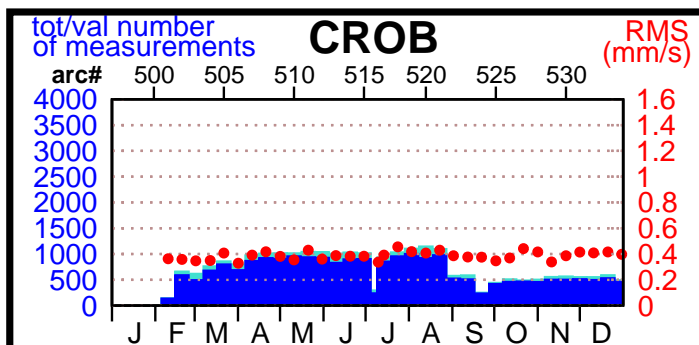

2004 - POE statistics

SPOT2

SPOT4

SPOT5

TOPEX

JASON1

ENVISAT