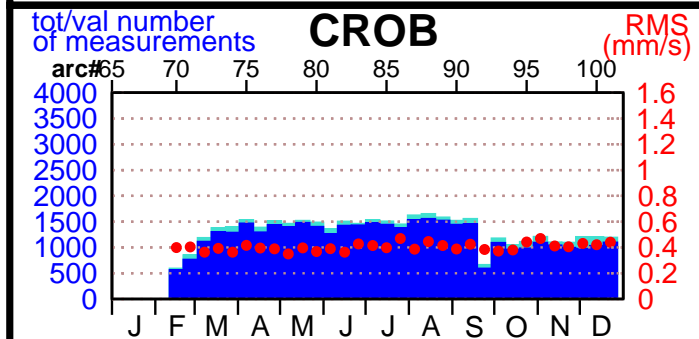

2004 - POE statistics

SPOT2

SPOT4

SPOT5

TOPEX

JASON1

ENVISAT