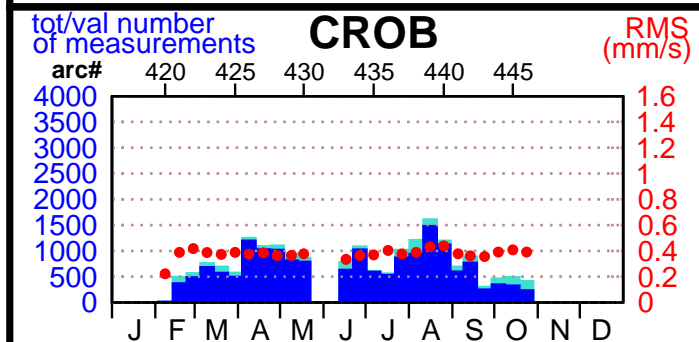

2004 - POE statistics

SPOT2

SPOT4

SPOT5

TOPEX

JASON1

ENVISAT