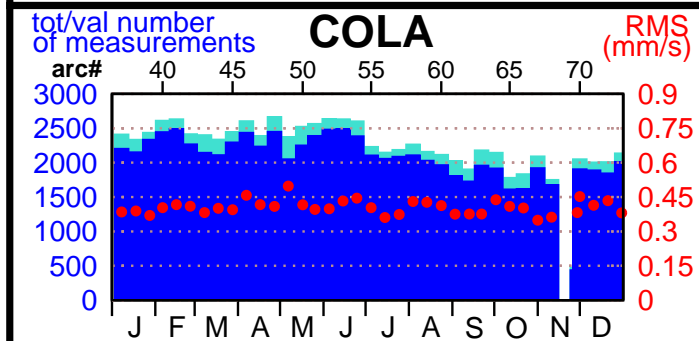

2003 - POE statistics

SPOT2

SPOT4

SPOT5

TOPEX

JASON1

ENVISAT