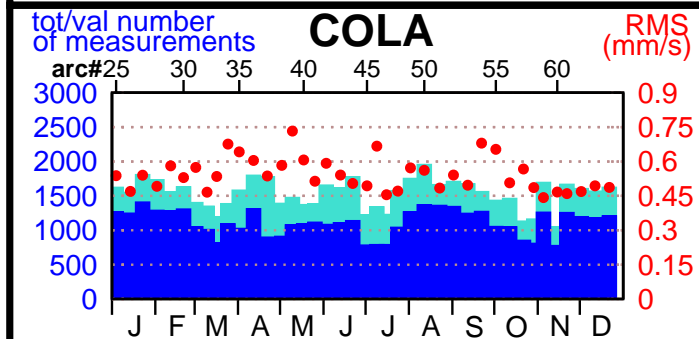

2003 - POE statistics

SPOT2

SPOT4

SPOT5

TOPEX

JASON1

ENVISAT