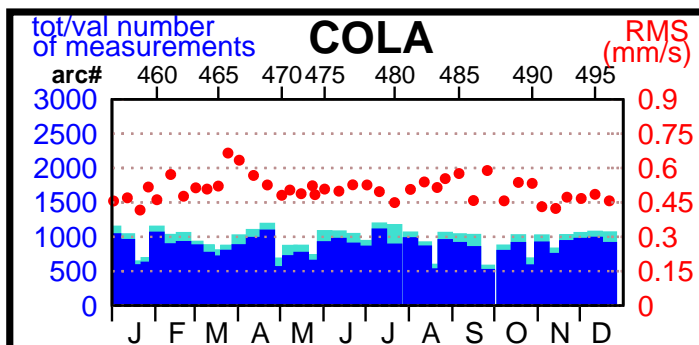

2003 - POE statistics

SPOT2

SPOT4

SPOT5

TOPEX

JASON1

ENVISAT