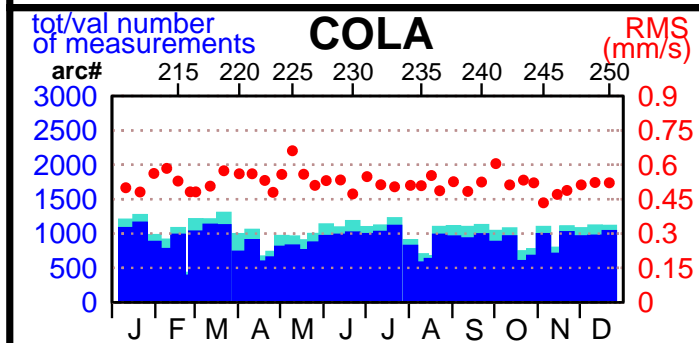

2003 - POE statistics

SPOT2

SPOT4

SPOT5

TOPEX

JASON1

ENVISAT