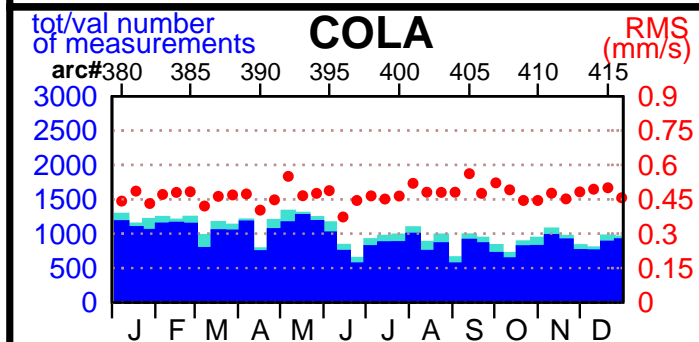

2003 - POE statistics

SPOT2

SPOT4

SPOT5

TOPEX

JASON1

ENVISAT