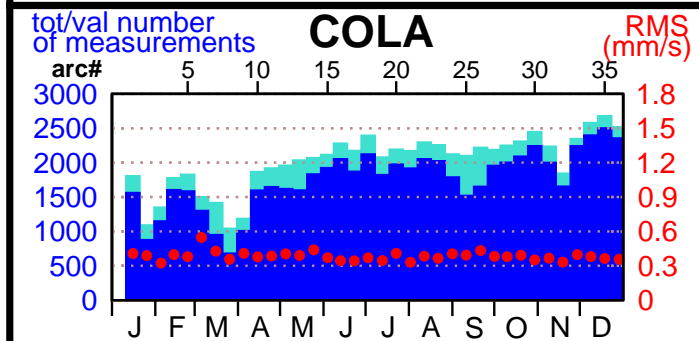

2002 - POE statistics

SPOT2

SPOT4

SPOT5

TOPEX

JASON1

ENVISAT