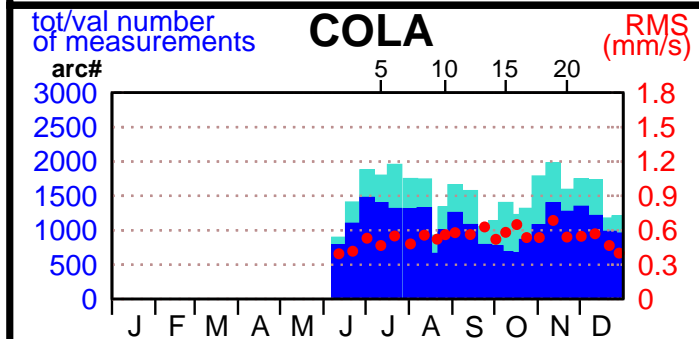

2002 - POE statistics

SPOT2

SPOT4

SPOT5

TOPEX

JASON1

ENVISAT