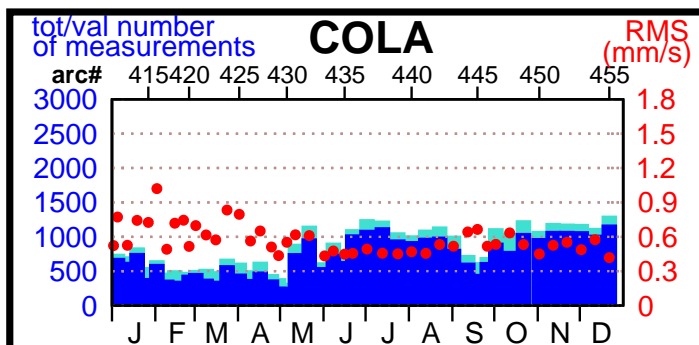

2002 - POE statistics

SPOT2

SPOT4

SPOT5

TOPEX

JASON1

ENVISAT