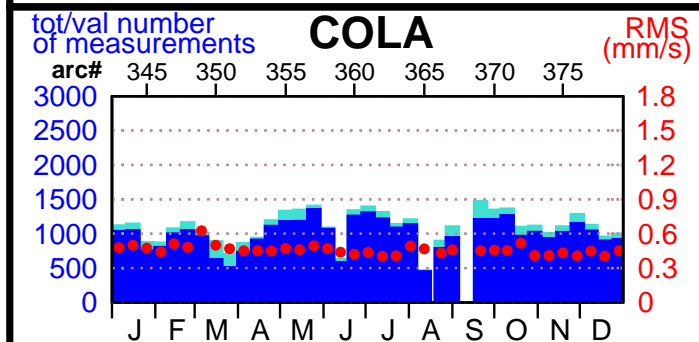

2002 - POE statistics

SPOT2

SPOT4

SPOT5

TOPEX

JASON1

ENVISAT