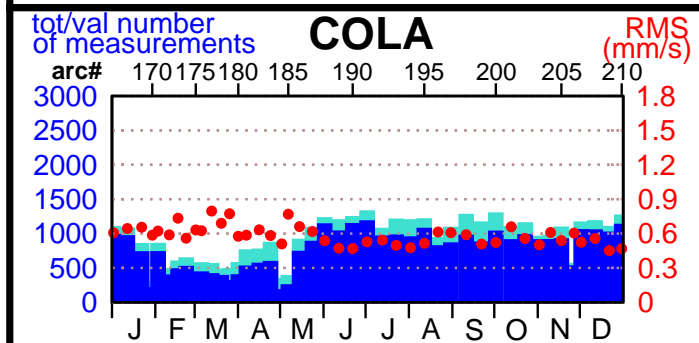

2002 - POE statistics

SPOT2

SPOT4

SPOT5

TOPEX

JASON1

ENVISAT