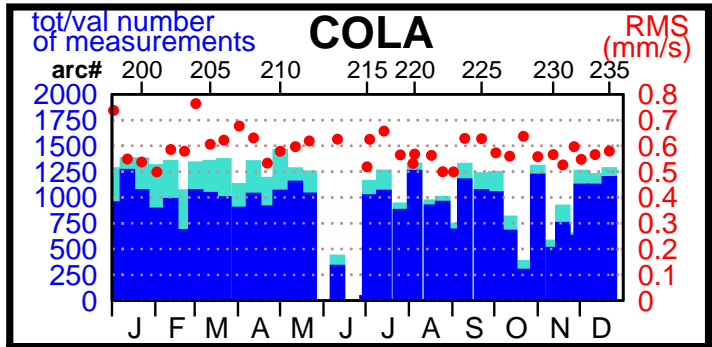

1997 - POE statistics

SPOT2

TOPEX