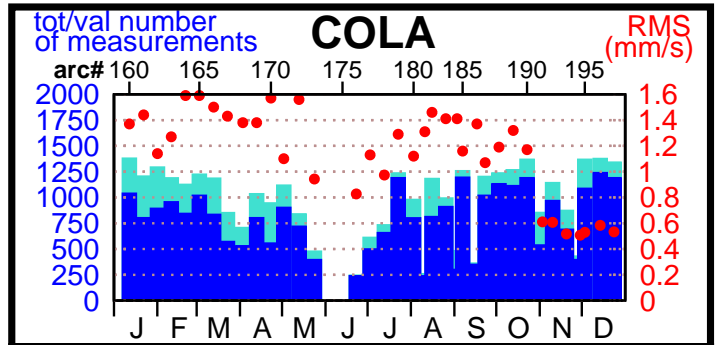

1996 - POE statistics

SPOT2

TOPEX