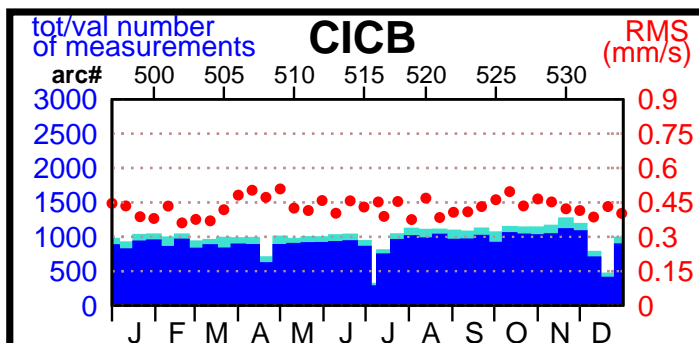

2004 - POE statistics

SPOT2

SPOT4

SPOT5

TOPEX

JASON1

ENVISAT