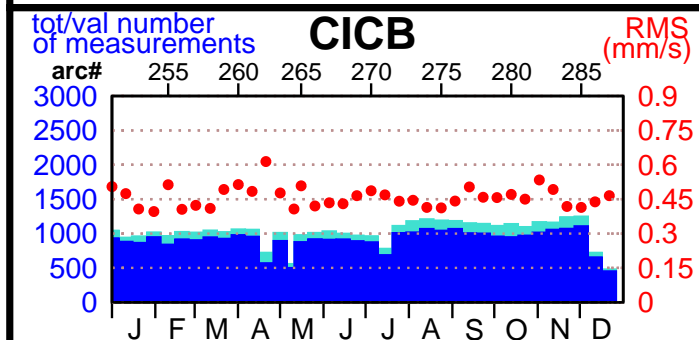

2004 - POE statistics

SPOT2

SPOT4

SPOT5

TOPEX

JASON1

ENVISAT