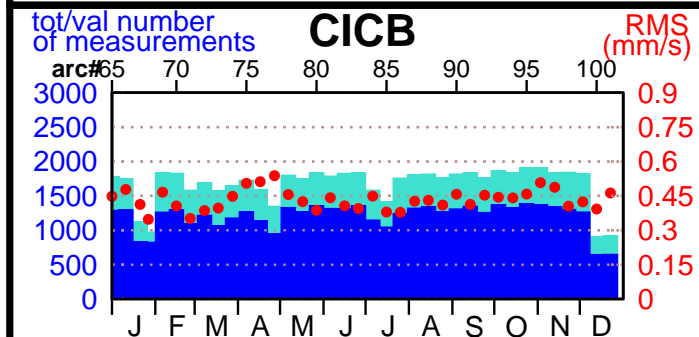

2004 - POE statistics

SPOT2

SPOT4

SPOT5

TOPEX

JASON1

ENVISAT