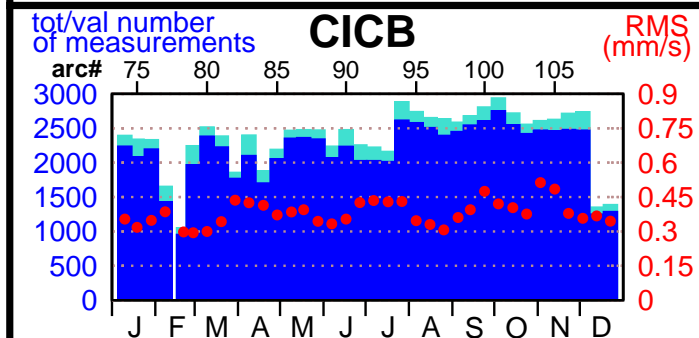

2004 - POE statistics

SPOT2

SPOT4

SPOT5

TOPEX

JASON1

ENVISAT