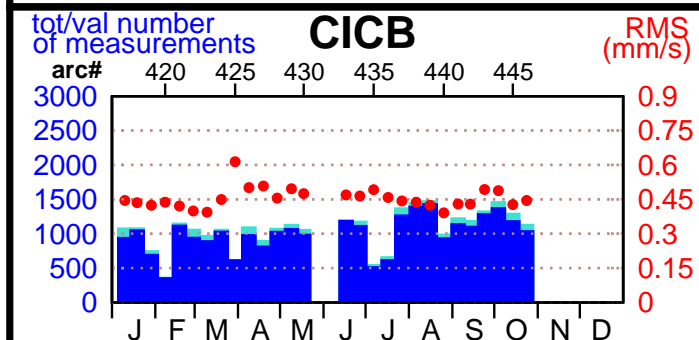

2004 - POE statistics

SPOT2

SPOT4

SPOT5

TOPEX

JASON1

ENVISAT