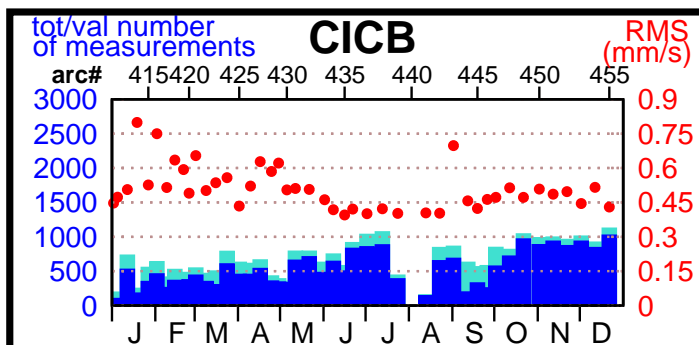

2002 - POE statistics

SPOT2

SPOT4

SPOT5

TOPEX

JASON1

ENVISAT