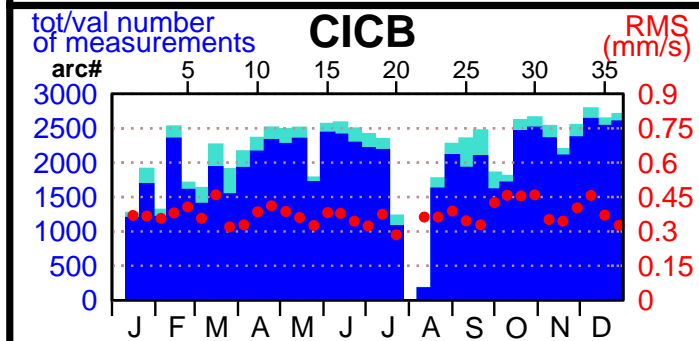

2002 - POE statistics

SPOT2

SPOT4

SPOT5

TOPEX

JASON1

ENVISAT