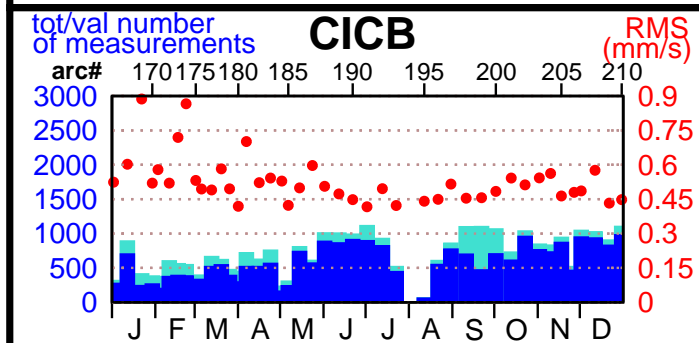

2002 - POE statistics

SPOT2

SPOT4

SPOT5

TOPEX

JASON1

ENVISAT