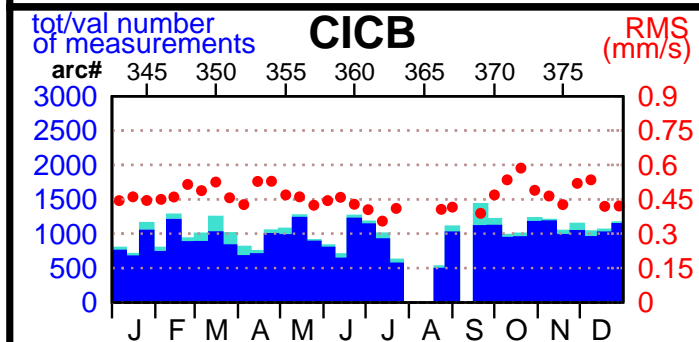

2002 - POE statistics

SPOT2

SPOT4

SPOT5

TOPEX

JASON1

ENVISAT