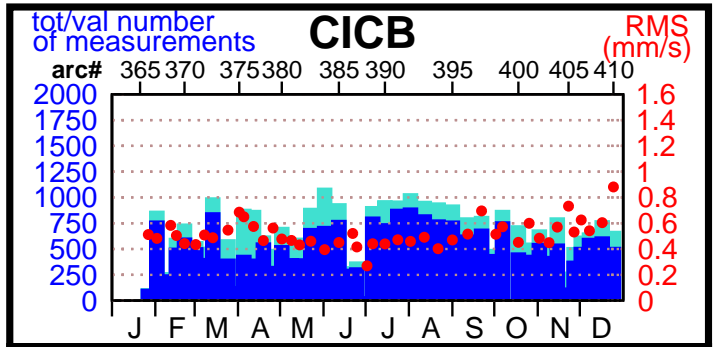

2001 - POE statistics

SPOT2

SPOT4

TOPEX