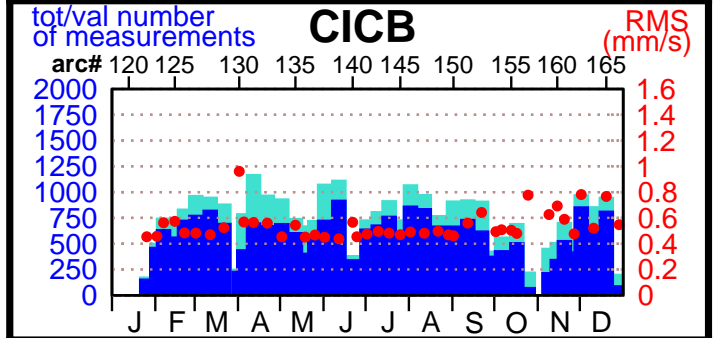

2001 - POE statistics

SPOT2

SPOT4

TOPEX