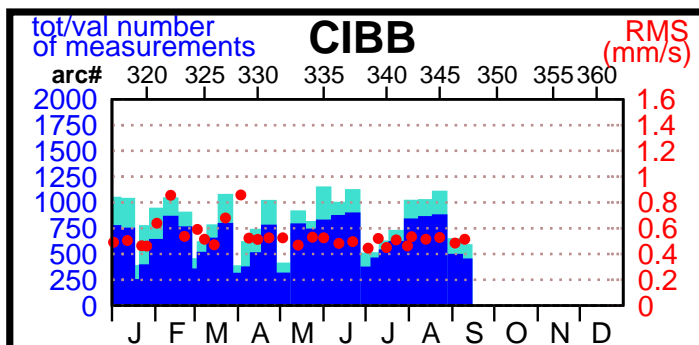

2000 - POE statistics

SPOT2

SPOT4

TOPEX