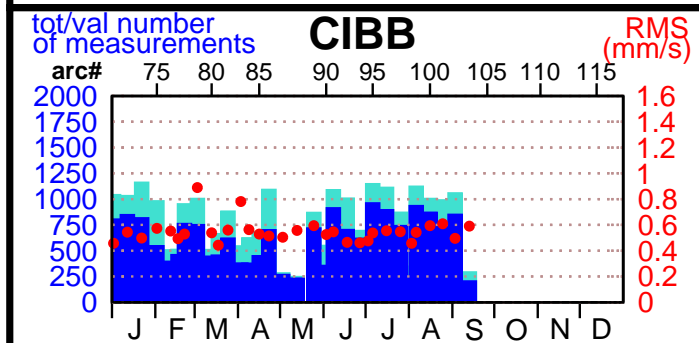

2000 - POE statistics

SPOT2

SPOT4

TOPEX