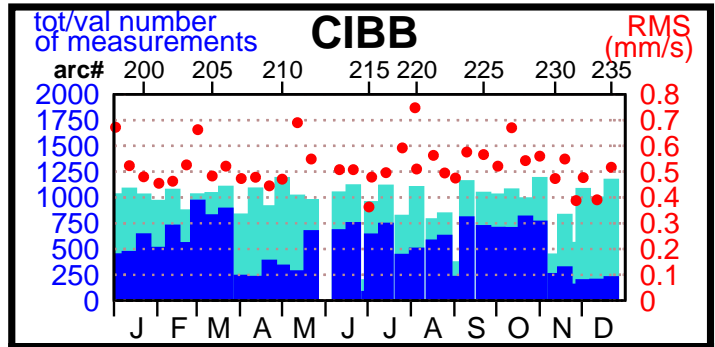

1997 - POE statistics

SPOT2

TOPEX