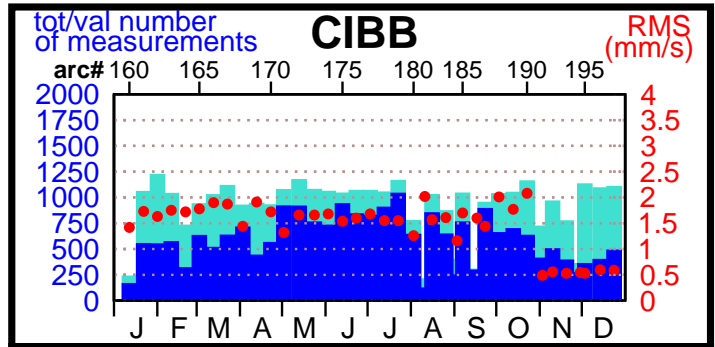

1996 - POE statistics

SPOT2

TOPEX