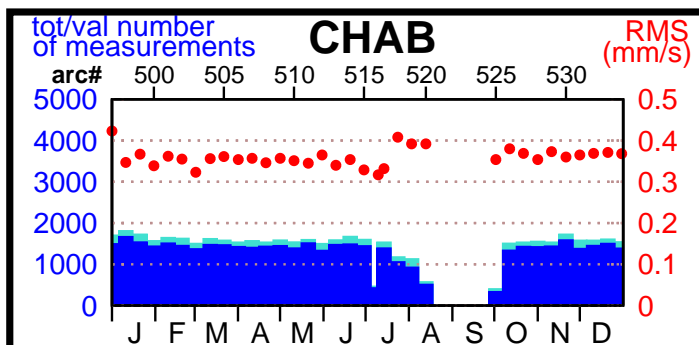

2004 - POE statistics

SPOT2

SPOT4

SPOT5

TOPEX

JASON1

ENVISAT