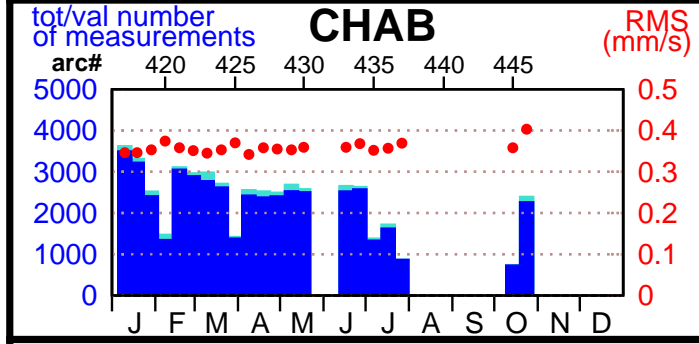

2004 - POE statistics

SPOT2

SPOT4

SPOT5

TOPEX

JASON1

ENVISAT