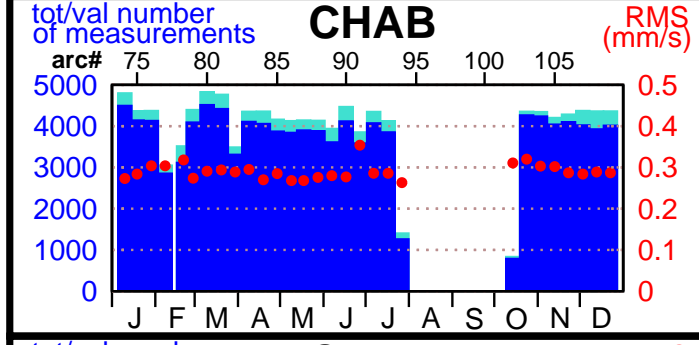

2004 - POE statistics

SPOT2

SPOT4

SPOT5

TOPEX

JASON1

ENVISAT