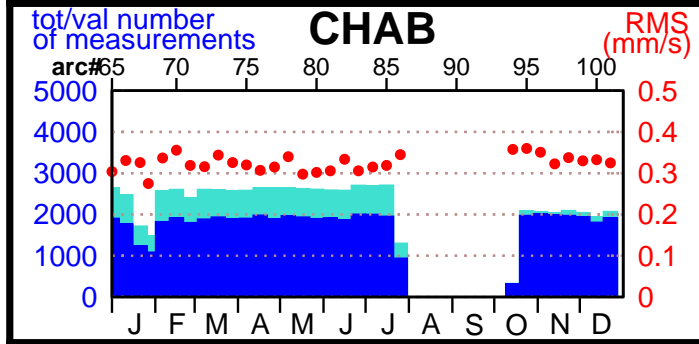

2004 - POE statistics

SPOT2

SPOT4

SPOT5

TOPEX

JASON1

ENVISAT