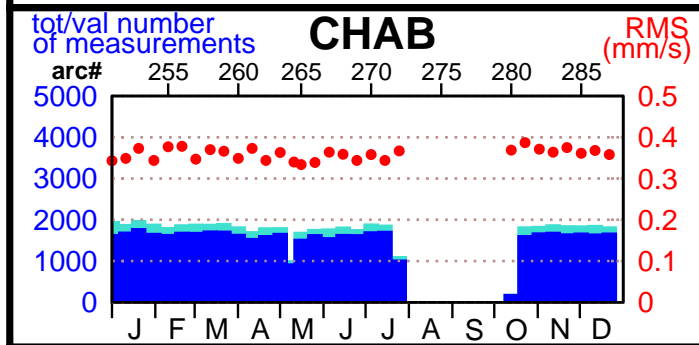

2004 - POE statistics

SPOT2

SPOT4

SPOT5

TOPEX

JASON1

ENVISAT