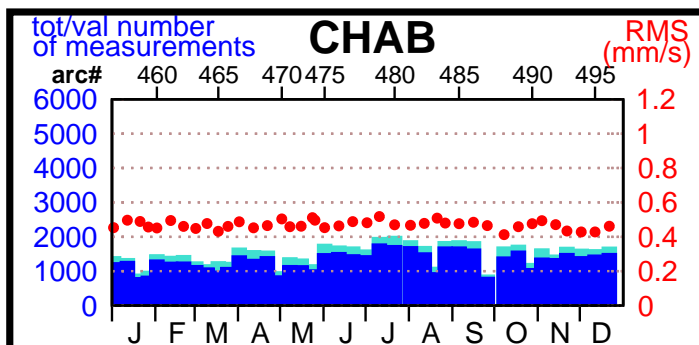

2003 - POE statistics

SPOT2

SPOT4

SPOT5

TOPEX

JASON1

ENVISAT