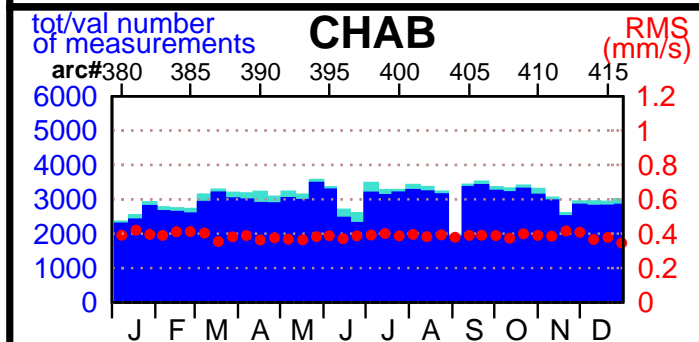

2003 - POE statistics

SPOT2

SPOT4

SPOT5

TOPEX

JASON1

ENVISAT