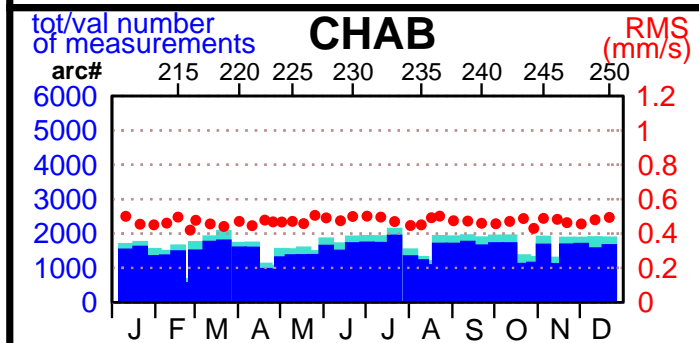

2003 - POE statistics

SPOT2

SPOT4

SPOT5

TOPEX

JASON1

ENVISAT