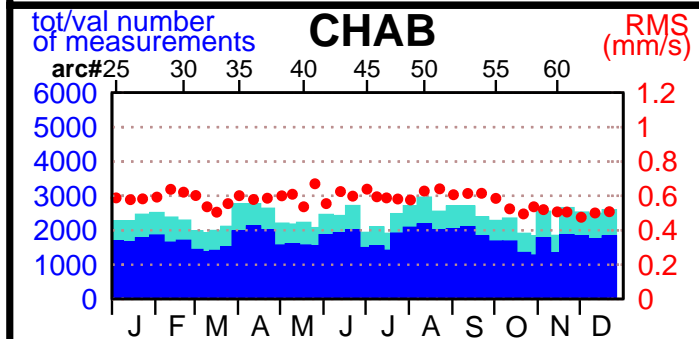

2003 - POE statistics

SPOT2

SPOT4

SPOT5

TOPEX

JASON1

ENVISAT