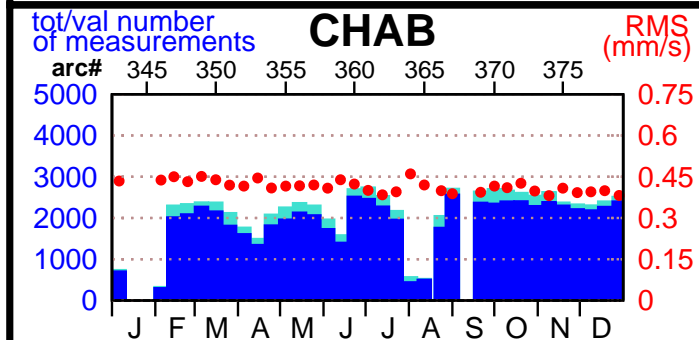

2002 - POE statistics

SPOT2

SPOT4

SPOT5

TOPEX

JASON1

ENVISAT