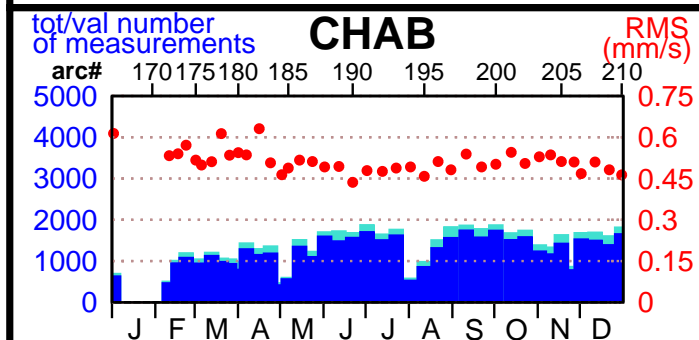

2002 - POE statistics

SPOT2

SPOT4

SPOT5

TOPEX

JASON1

ENVISAT