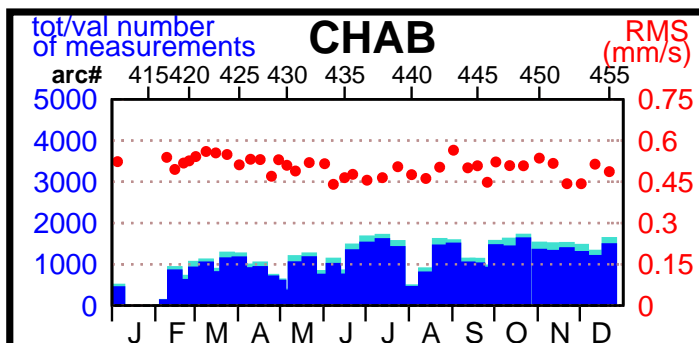

2002 - POE statistics

SPOT2

SPOT4

SPOT5

TOPEX

JASON1

ENVISAT