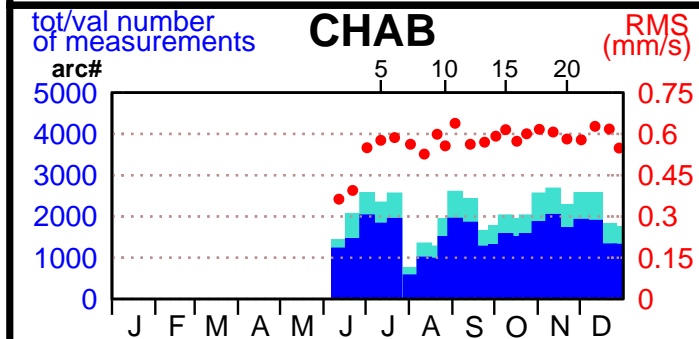

2002 - POE statistics

SPOT2

SPOT4

SPOT5

TOPEX

JASON1

ENVISAT