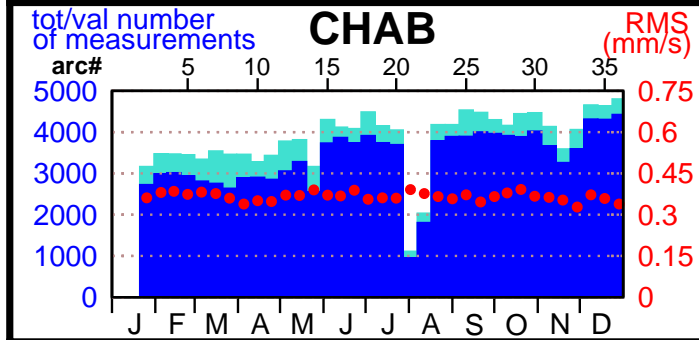

2002 - POE statistics

SPOT2

SPOT4

SPOT5

TOPEX

JASON1

ENVISAT