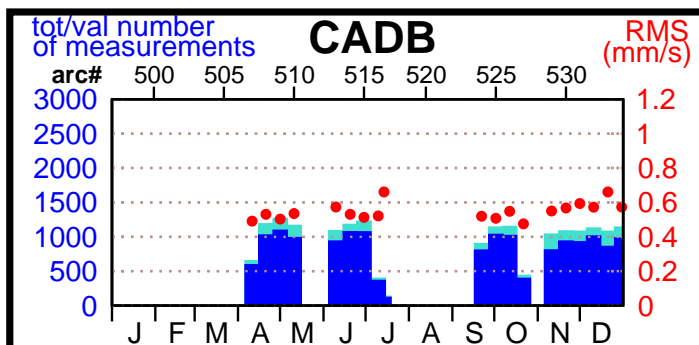

2004 - POE statistics

SPOT2

SPOT4

SPOT5

TOPEX

JASON1

ENVISAT