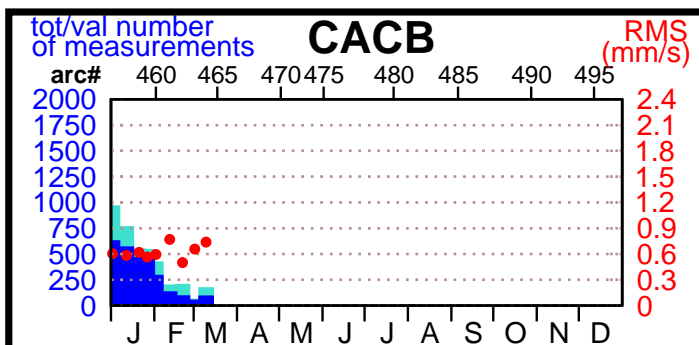

2003 - POE statistics

SPOT2

SPOT4

SPOT5

TOPEX

JASON1

ENVISAT