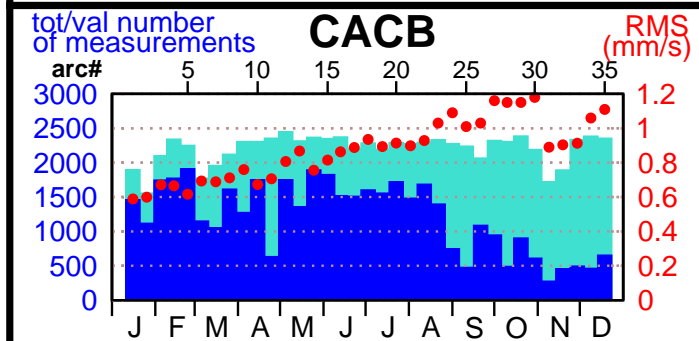

2002 - POE statistics

SPOT2

SPOT4

SPOT5

TOPEX

JASON1

ENVISAT