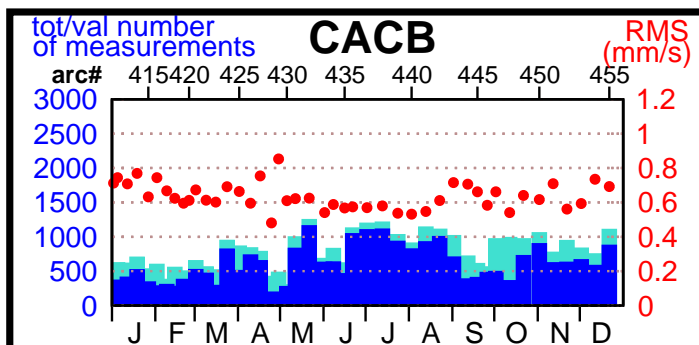

2002 - POE statistics

SPOT2

SPOT4

SPOT5

TOPEX

JASON1

ENVISAT