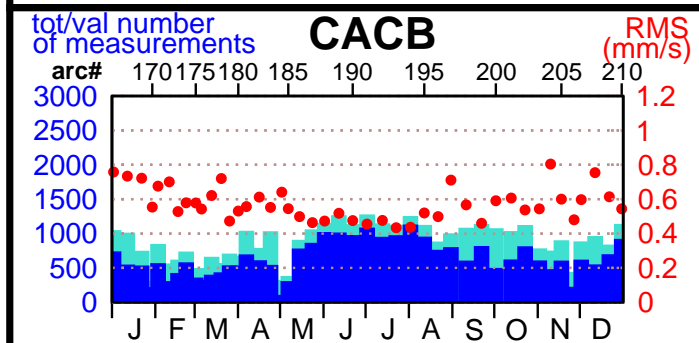

2002 - POE statistics

SPOT2

SPOT4

SPOT5

TOPEX

JASON1

ENVISAT