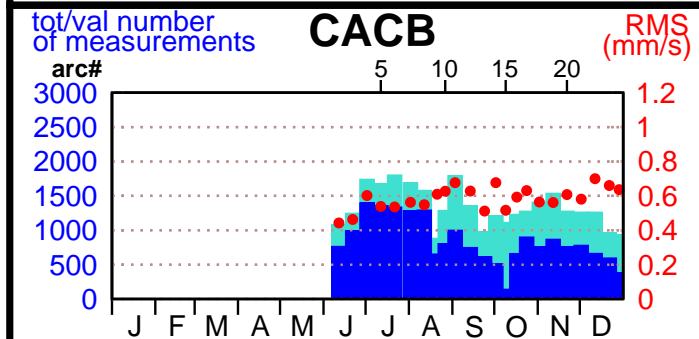

2002 - POE statistics

SPOT2

SPOT4

SPOT5

TOPEX

JASON1

ENVISAT