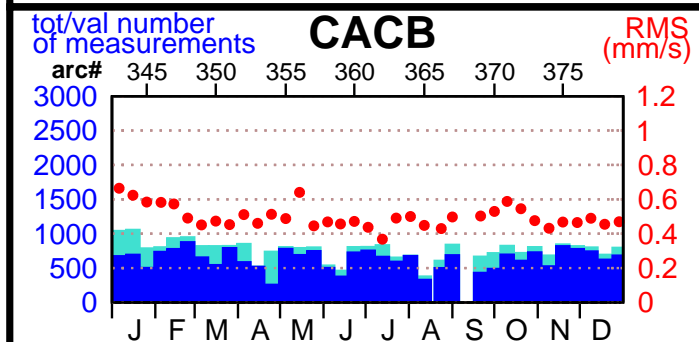

2002 - POE statistics

SPOT2

SPOT4

SPOT5

TOPEX

JASON1

ENVISAT