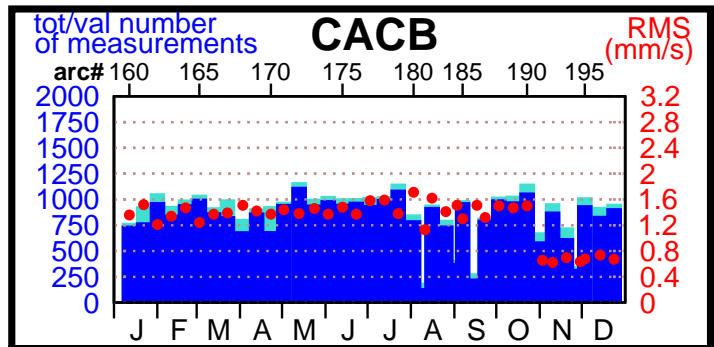

1996 - POE statistics

SPOT2

TOPEX