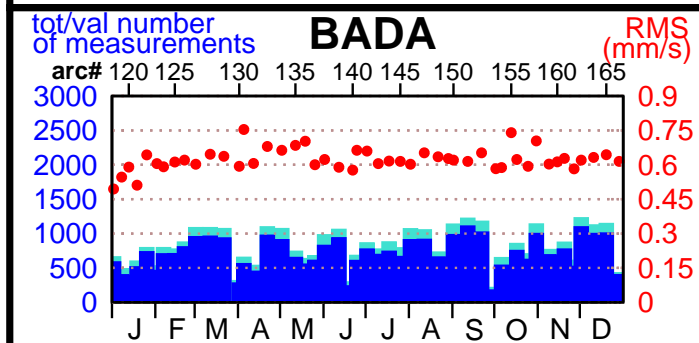

2001 - POE statistics

SPOT2

SPOT4

TOPEX