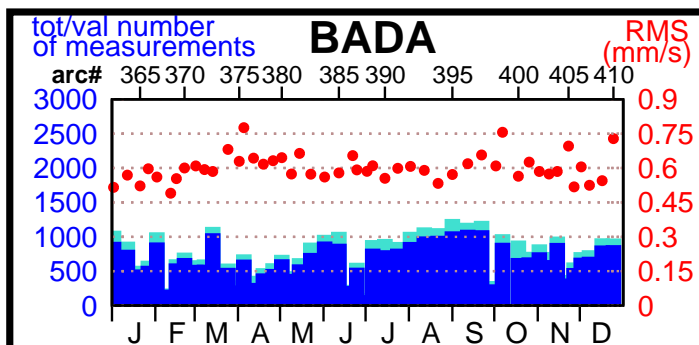

2001 - POE statistics

SPOT2

SPOT4

TOPEX