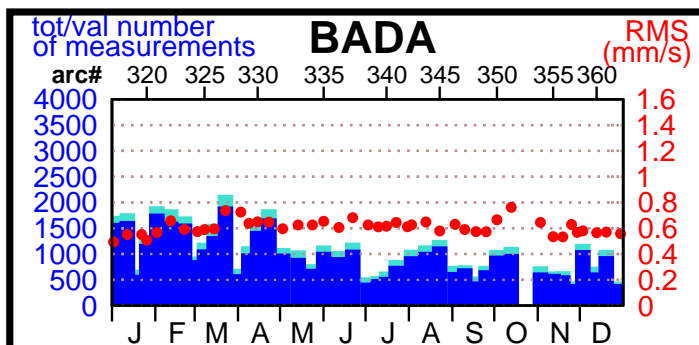

2000 - POE statistics

SPOT2

SPOT4

TOPEX