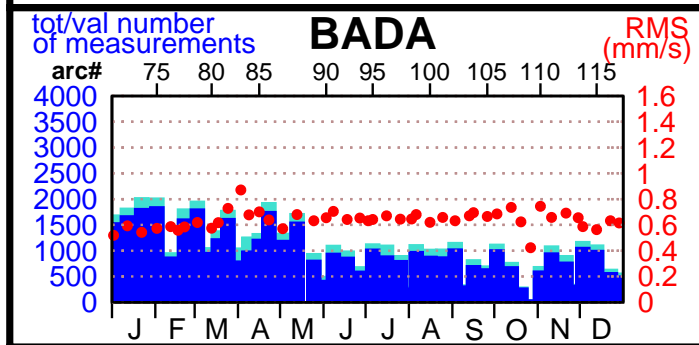

2000 - POE statistics

SPOT2

SPOT4

TOPEX