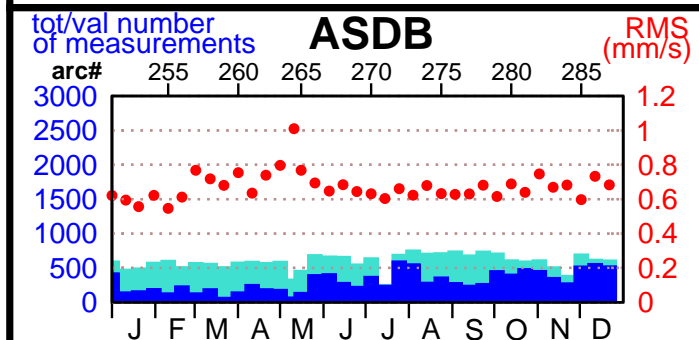

2004 - POE statistics

SPOT2

SPOT4

SPOT5

TOPEX

JASON1

ENVISAT