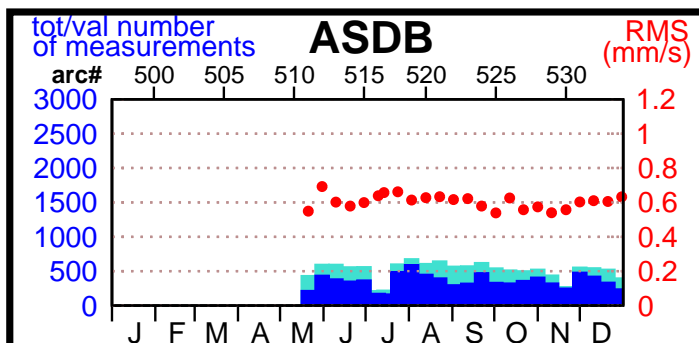

2004 - POE statistics

SPOT2

SPOT4

SPOT5

TOPEX

JASON1

ENVISAT