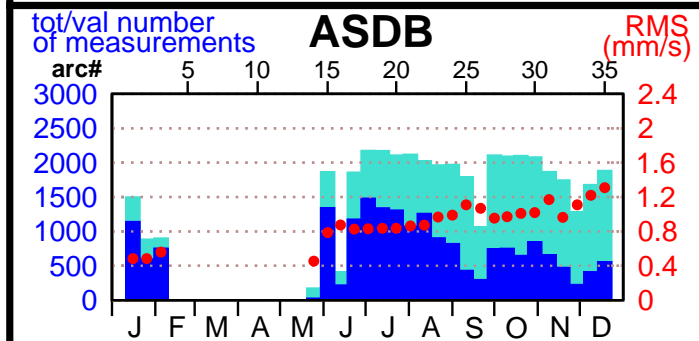

2002 - POE statistics

SPOT2

SPOT4

SPOT5

TOPEX

JASON1

ENVISAT