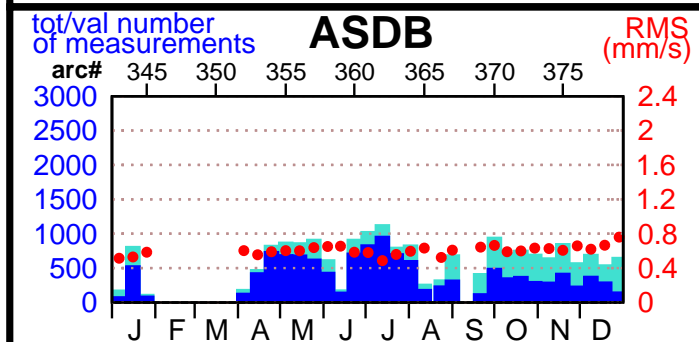

2002 - POE statistics

SPOT2

SPOT4

SPOT5

TOPEX

JASON1

ENVISAT