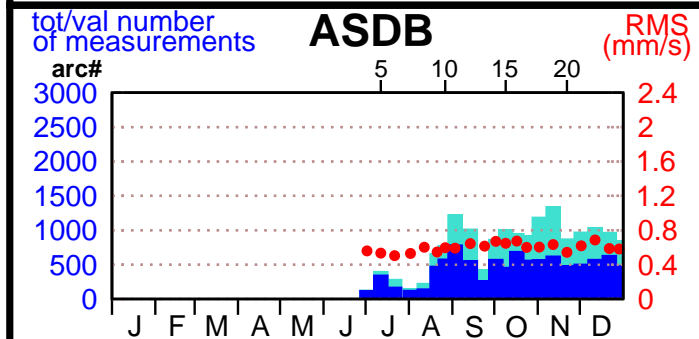

2002 - POE statistics

SPOT2

SPOT4

SPOT5

TOPEX

JASON1

ENVISAT