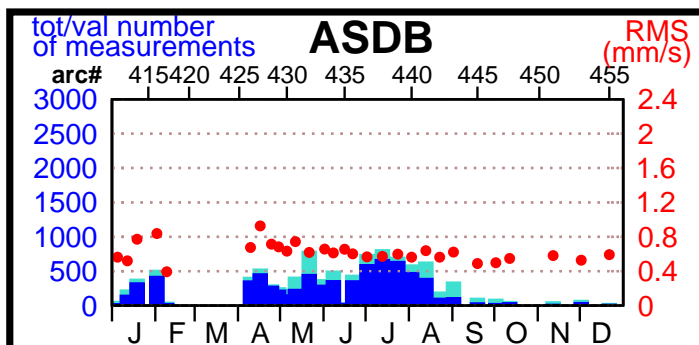

2002 - POE statistics

SPOT2

SPOT4

SPOT5

TOPEX

JASON1

ENVISAT