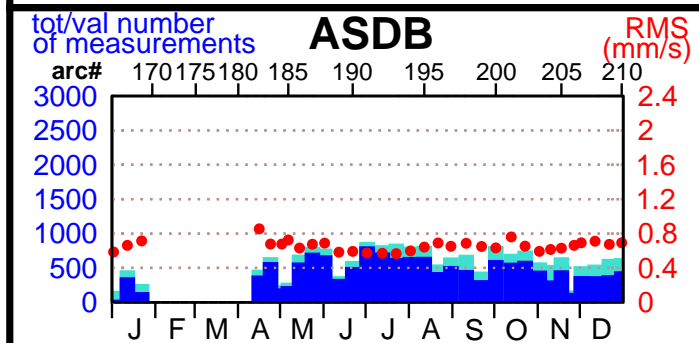

2002 - POE statistics

SPOT2

SPOT4

SPOT5

TOPEX

JASON1

ENVISAT