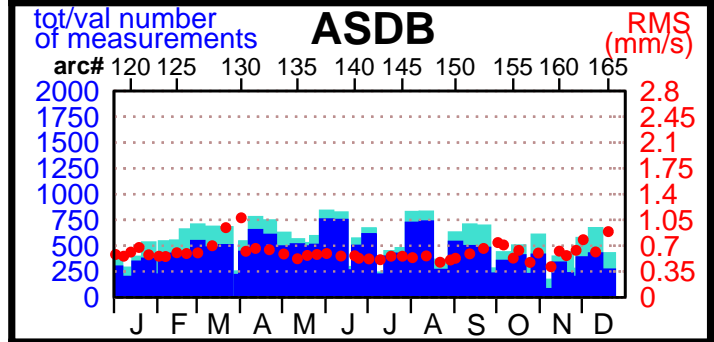

2001 - POE statistics

SPOT2

SPOT4

TOPEX