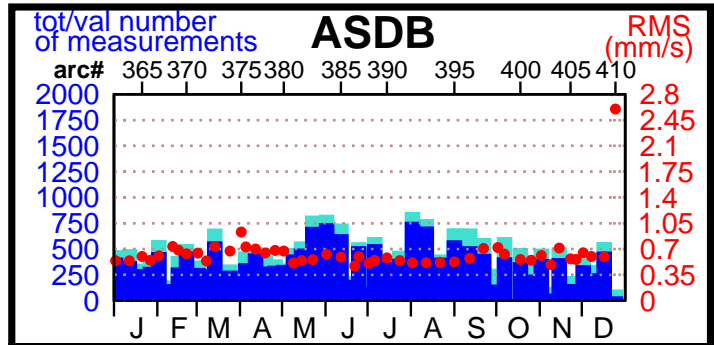

2001 - POE statistics

SPOT2

SPOT4

TOPEX