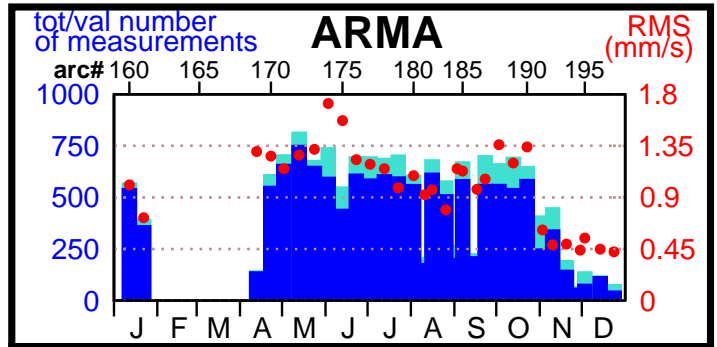

1996 - POE statistics

SPOT2

TOPEX