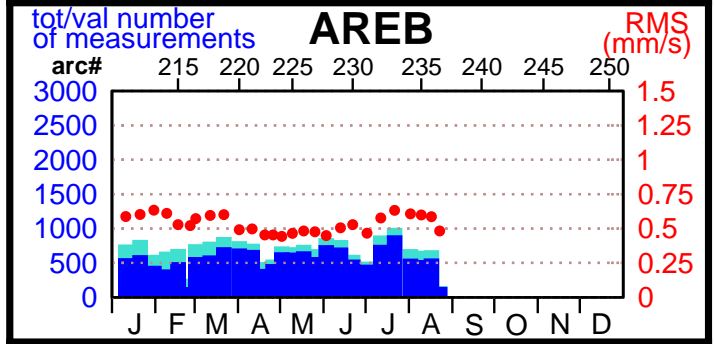

2003 - POE statistics

SPOT2

SPOT4

SPOT5

TOPEX

JASON1

ENVISAT