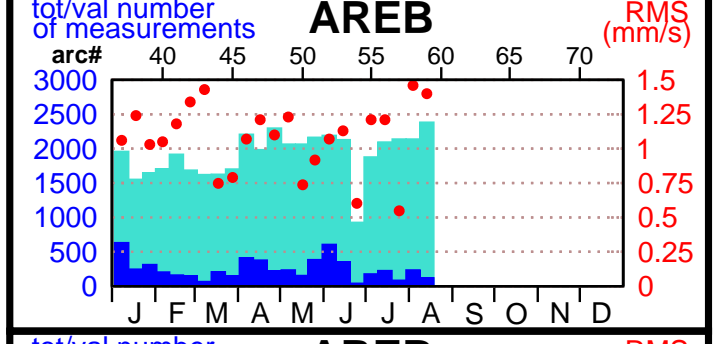

2003 - POE statistics

SPOT2

SPOT4

SPOT5

TOPEX

JASON1

ENVISAT