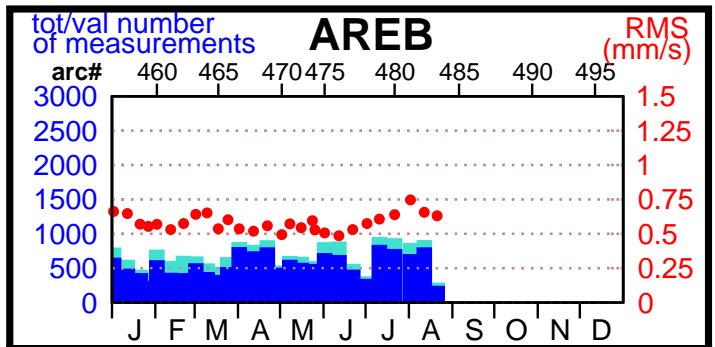

2003 - POE statistics

SPOT2

SPOT4

SPOT5

TOPEX

JASON1

ENVISAT