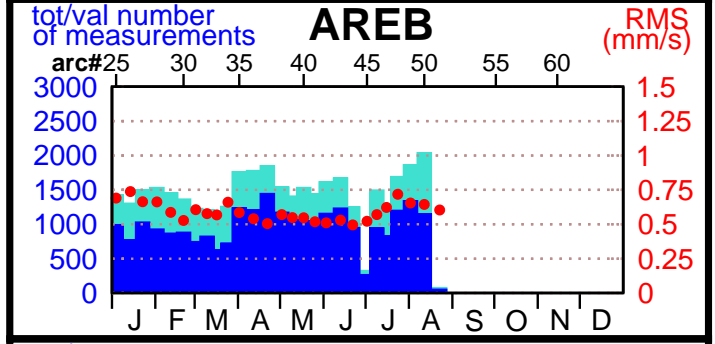

2003 - POE statistics

SPOT2

SPOT4

SPOT5

TOPEX

JASON1

ENVISAT