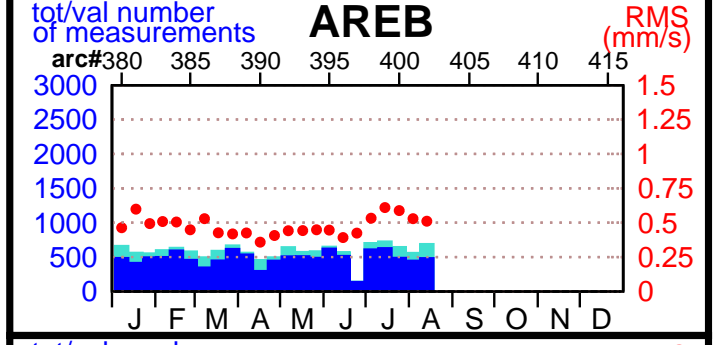

2003 - POE statistics

SPOT2

SPOT4

SPOT5

TOPEX

JASON1

ENVISAT