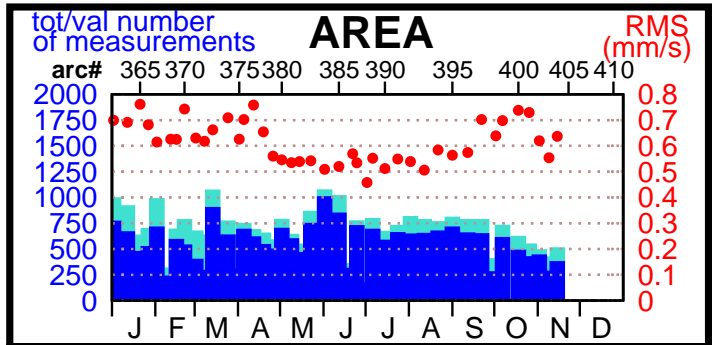

2001 - POE statistics

SPOT2

SPOT4

TOPEX