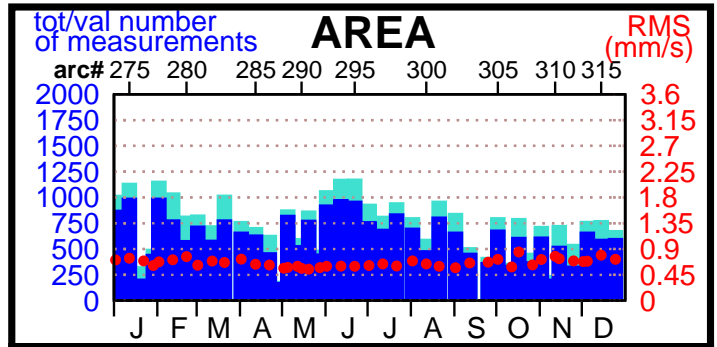

1999 - POE statistics

SPOT2

SPOT4

TOPEX