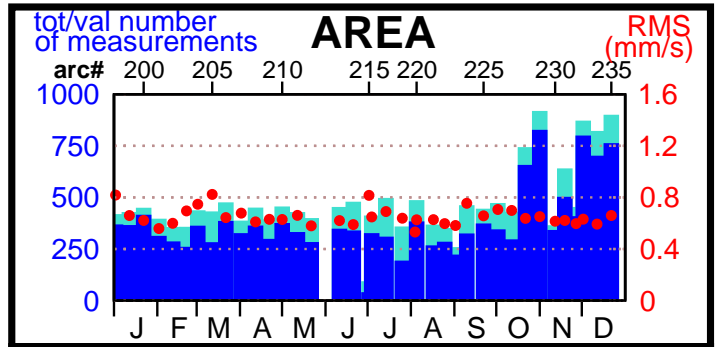

1997 - POE statistics

SPOT2

TOPEX