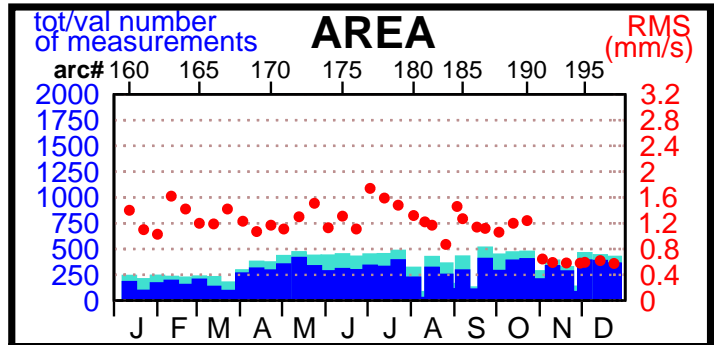

1996 - POE statistics

SPOT2

TOPEX